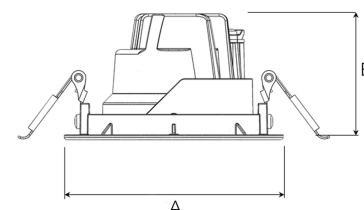

TECHNICAL SPECIFICATION

Product Code	345-501-10
Colour	White
Control	On/off
CRI light colour	930 (BBBL)
Delivered lumen output lm	1150
Driver	Stand alone, included
EEL	E
Light distribution	Medium
Lightsource	LED COB
Mains input voltage	220-240 V
Measurements A	87
Measurements B	54
Mounting	Recessed
Position	360°/35°
Lifetime	L80 B10, 50.000h
Protection	IP 20, class III
Sawing instructions diameter	81
Start Time	Instant
System power W	11
Unit	mm
Weight	0,25

A= 87mm B= 54mm

Spot	Medium	Flood	Wide Flood				
15°	27°	36°	56°				
m	o	m	o				
1.0	0.26	1.0	0.47	1.0	0.65	1.0	1.06
2.0	0.53	2.0	0.95	2.0	1.30	2.0	2.12
3.0	0.79	3.0	1.42	3.0	1.95	3.0	3.18

81mm