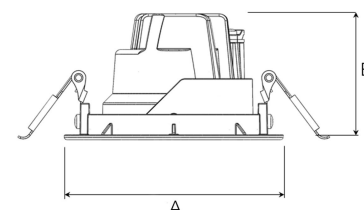

## TECHNICAL SPECIFICATION

Product Code	345-502-30
Colour	Grey
Control	On/off
CRI light colour	930 (BBBL)
Delivered lumen output lm	1150
Driver	Stand alone, included
EEL	E
Light distribution	Flood
Lightsource	LED COB
Mains input voltage	220-240 V
Measurements A	87
Measurements B	54
Mounting	Recessed
Position	360°/35°
Lifetime	L80 B10, 50.000h
Protection	IP 20, class III
Sawing instructions diameter	81
Start Time	Instant
System power W	11
Unit	mm
Weight	0,25

A= 87mm B= 54mm

Spot	Medium	Flood	Wide Flood
15°	27°	36°	56°
m	o	m	o
1.0	0.26	1.0	0.47
2.0	0.53	2.0	0.95
3.0	0.79	3.0	1.42
1.0	0.65	1.0	1.06
2.0	1.30	2.0	2.12
3.0	1.95	3.0	3.18

81mm