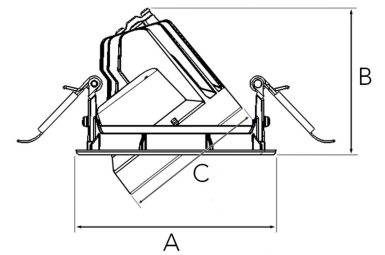

MOON MINI 2500, 930 (BBBL), WIDE FLOOD, GREY

ITAB

- ✓ Diskret och snyggt i tak
- ✓ Finns i olika storlekar och lumenstyrka
- ✓ Verktygsfri installation
- ✓ Tillgänglig i vitt, svart och grått
- ✓ Tiltbar och roterande

TECHNICAL SPECIFICATION

Product Code	315-563-30
Colour	Grey
Control	On/off
CRI light colour	930 (BBBL)
Delivered lumen output lm	2400
Driver	Stand alone, included
EEL	E
Light distribution	Wide flood
Lightsource	LED COB
Mains input voltage	220-240 V
Measurements A	120
Measurements B	88
Measurements C	85
Mounting	Recessed
Position	360°/40°
Lifetime	L80 B10, 50.000h
Protection	IP 20, class III
Sawing instructions diameter	112
Start Time	Instant
System power W	23
Unit	mm
Weight	0.45

A= 120mm B= 88mm C= 85mm

Spot	Medium		Flood		Wide Flood		
	16°	28°	40°	65°			
m	ø	m	ø	m	ø	m	
1.0	0.28	1.0	0.50	1.0	0.73	1.0	1.28
2.0	0.56	2.0	1.00	2.0	1.46	2.0	2.56
3.0	0.83	3.0	1.51	3.0	2.18	3.0	3.84

112mm