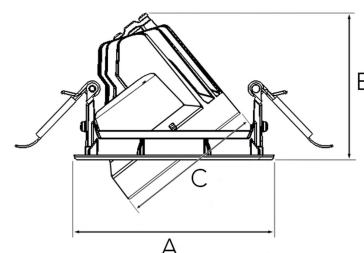

## TECHNICAL SPECIFICATION

Product Code	315-513-30
Colour	Grey
Control	On/off
CRI light colour	930 (BBBL)
Delivered lumen output lm	1890
Driver	Stand alone, included
EEL	E
Light distribution	Wide flood
Lightsource	LED COB
Mains input voltage	220-240 V
Measurements A	120
Measurements B	88
Measurements C	85
Mounting	Recessed
Position	360°/40°
Lifetime	L80 B10, 50.000h
Protection	IP 20, class III
Sawing instructions diameter	112
Start Time	Instant
System power W	17
Unit	mm
Weight	0.45

A= 120mm B= 88mm C= 85mm

Spot	Medium		Flood		Wide Flood		
	16°	28°	40°	65°			
m	ø	m	ø	m	ø	m	ø
1.0	0.28	1.0	0.50	1.0	0.73	1.0	1.28
2.0	0.56	2.0	1.00	2.0	1.46	2.0	2.56
3.0	0.83	3.0	1.51	3.0	2.18	3.0	3.84

112mm