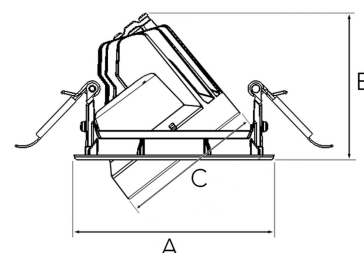

TECHNICAL SPECIFICATION

Product Code	315-513-20
Colour	Black
Control	On/off
CRI light colour	930 (BBBL)
Delivered lumen output lm	1890
Driver	Stand alone, included
EEL	E
Light distribution	Wide flood
Lightsource	LED COB
Mains input voltage	220-240 V
Measurements A	120
Measurements B	88
Measurements C	85
Mounting	Recessed
Position	360°/40°
Lifetime	L80 B10, 50.000h
Protection	IP 20, class III
Sawing instructions diameter	112
Start Time	Instant
System power W	17
Unit	mm
Weight	0.45

A= 120mm B= 88mm C= 85mm

Spot	Medium		Flood		Wide Flood		
	16°	28°	40°	65°			
m	ø	m	ø	m	ø	m	
1.0	0.28	1.0	0.50	1.0	0.73	1.0	1.28
2.0	0.56	2.0	1.00	2.0	1.46	2.0	2.56
3.0	0.83	3.0	1.51	3.0	2.18	3.0	3.84

112mm