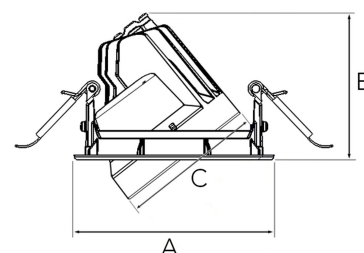

TECHNICAL SPECIFICATION

Product Code	315-513-10
Colour	White
Control	On/off
CRI light colour	930 (BBBL)
Delivered lumen output lm	1890
Driver	Stand alone, included
EEL	E
Light distribution	Wide flood
Lightsource	LED COB
Mains input voltage	220-240 V
Measurements A	120
Measurements B	88
Measurements C	85
Mounting	Recessed
Position	360°/40°
Lifetime	L80 B10, 50.000h
Protection	IP 20, class III
Sawing instructions diameter	112
Start Time	Instant
System power W	17
Unit	mm
Weight	0.45

A= 120mm B= 88mm C= 85mm

Spot	Medium		Flood		Wide Flood		
	16°	28°	40°	65°			
m	ø	m	ø	m	ø	m	ø
1.0	0.28	1.0	0.50	1.0	0.73	1.0	1.28
2.0	0.56	2.0	1.00	2.0	1.46	2.0	2.56
3.0	0.83	3.0	1.51	3.0	2.18	3.0	3.84

112mm