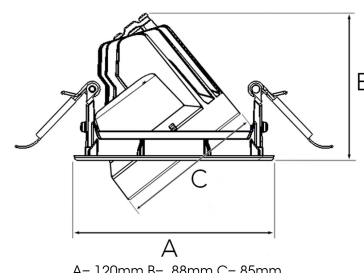

TECHNICAL SPECIFICATION

Product Code	315-503-30
Colour	Grey
Control	On/off
CRI light colour	930 (BBBL)
Delivered lumen output lm	1266
Driver	Stand alone, included
EEI	E
Light distribution	Wide flood
Lightsource	LED COB
Mains input voltage	220-240 V
Measurements A	120
Measurements B	88
Measurements C	85
Mounting	Recessed
Position	360°/40°
Lifetime	L80 B10, 50.000h
Protection	IP 20, class III
Sawing instructions diameter	112
Start Time	Instant
System power W	9,3
Unit	mm
Weight	0.45

Spot	Medium	Flood	Wide Flood
16°	28°	40°	65°
m	o	m	o
1.0	0.28	1.0	0.50
2.0	0.56	2.0	1.00
3.0	0.83	3.0	1.51
1.0	0.73	1.0	1.28
2.0	1.46	2.0	2.56
3.0	2.18	3.0	3.84

112mm