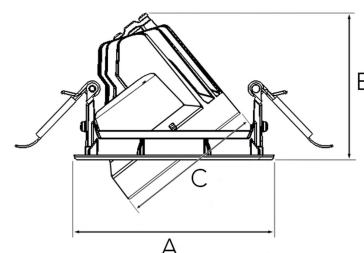

TECHNICAL SPECIFICATION

Product Code	315-503-20
Colour	Black
Control	On/off
CRI light colour	930 (BBBL)
Delivered lumen output lm	1400
Driver	Stand alone, included
EEL	E
Light distribution	Wide flood
Lightsource	LED COB
Mains input voltage	220-240 V
Measurements A	120
Measurements B	88
Measurements C	85
Mounting	Recessed
Position	360°/40°
Lifetime	L80 B10, 50.000h
Protection	IP 20, class III
Sawing instructions diameter	112
Start Time	Instant
System power W	12
Unit	mm
Weight	0.45

A= 120mm B= 88mm C= 85mm

Spot	Medium		Flood		Wide Flood		
	16°	28°	40°	65°			
m	ø	m	ø	m	ø	m	ø
1.0	0.28	1.0	0.50	1.0	0.73	1.0	1.28
2.0	0.56	2.0	1.00	2.0	1.46	2.0	2.56
3.0	0.83	3.0	1.51	3.0	2.18	3.0	3.84

112mm