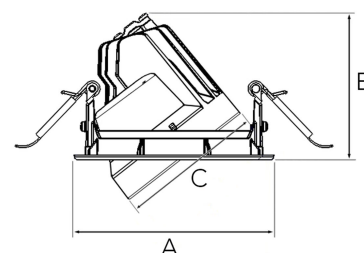

TECHNICAL SPECIFICATION

Product Code	315-503-10
Colour	White
Control	On/off
CRI light colour	930 (BBBL)
Delivered lumen output lm	1400
Driver	Stand alone, included
EEL	E
Light distribution	Wide flood
Lightsource	LED COB
Mains input voltage	220-240 V
Measurements A	120
Measurements B	88
Measurements C	85
Mounting	Recessed
Position	360°/40°
Lifetime	L80 B10, 50.000h
Protection	IP 20, class III
Sawing instructions diameter	112
Start Time	Instant
System power W	12
Unit	mm
Weight	0.45

A= 120mm B= 88mm C= 85mm

Spot	Medium		Flood		Wide Flood		
	16°	28°	40°	65°			
m	ø	m	ø	m	ø	m	ø
1.0	0.28	1.0	0.50	1.0	0.73	1.0	1.28
2.0	0.56	2.0	1.00	2.0	1.46	2.0	2.56
3.0	0.83	3.0	1.51	3.0	2.18	3.0	3.84

112mm