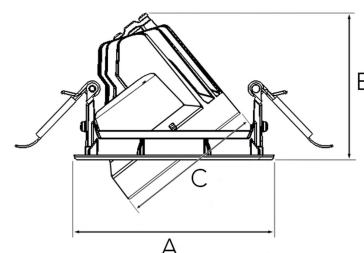

MOON MINI 2500, 930 (BBBL), SPOT, GREY

ITAB

- ✓ Diskret och snyggt i tak
- ✓ Finns i olika storlekar och lumenstyrka
- ✓ Verktygsfri installation
- ✓ Tillgänglig i vitt, svart och grått
- ✓ Tiltbar och roterande

TECHNICAL SPECIFICATION

Product Code	315-560-30
Colour	Grey
Control	On/off
CRI light colour	930 (BBBL)
Delivered lumen output lm	2400
Driver	Stand alone, included
EEL	E
Light distribution	Spot
Lightsource	LED COB
Mains input voltage	220-240 V
Measurements A	120
Measurements B	88
Measurements C	85
Mounting	Recessed
Position	360°/40°
Lifetime	L80 B10, 50.000h
Protection	IP 20, class III
Sawing instructions diameter	112
Start Time	Instant
System power W	23
Unit	mm
Weight	0.45

A= 120mm B= 88mm C= 85mm

Spot	Medium		Flood		Wide Flood		
	16°	28°	40°	65°			
m	o	m	o	m	o	m	o
1.0	0.28	1.0	0.50	1.0	0.73	1.0	1.28
2.0	0.56	2.0	1.00	2.0	1.46	2.0	2.56
3.0	0.83	3.0	1.51	3.0	2.18	3.0	3.84

112mm