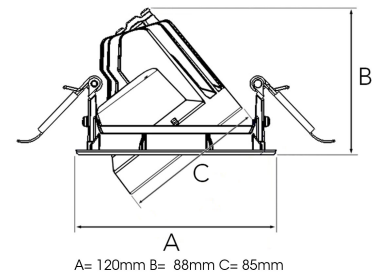

MOON MINI 2000, 930 (BBBL), SPOT, GREY

ITAB

- ✓ Diskret och snyggt i tak
- ✓ Finns i olika storlekar och lumenstyrka
- ✓ Verktygsfri installation
- ✓ Tillgänglig i vitt, svart och grått
- ✓ Tiltbar och roterande

TECHNICAL SPECIFICATION

Product Code	315-510-30
Colour	Grey
Control	On/off
CRI light colour	930 (BBBL)
Delivered lumen output lm	1890
Driver	Stand alone, included
EEL	E
Light distribution	Spot
Lightsource	LED COB
Mains input voltage	220-240 V
Measurements A	120
Measurements B	88
Measurements C	85
Mounting	Recessed
Position	360°/40°
Lifetime	L80 B10, 50.000h
Protection	IP 20, class III
Sawing instructions diameter	112
Start Time	Instant
System power W	17
Unit	mm
Weight	0.45

A= 120mm B= 88mm C= 85mm

Spot	Medium		Flood		Wide Flood		
	16°	28°	40°	65°			
m	o	m	o	m	o	m	o
1.0	0.28	1.0	0.50	1.0	0.73	1.0	1.28
2.0	0.56	2.0	1.00	2.0	1.46	2.0	2.56
3.0	0.83	3.0	1.51	3.0	2.18	3.0	3.84

112mm