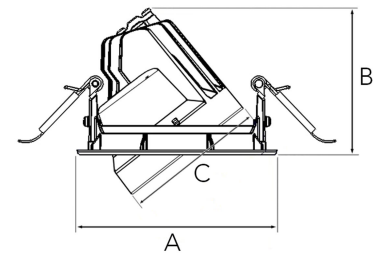

MOON MINI 1500, 930 (BBBL), SPOT, GREY

ITAB

- ✓ Diskret och snyggt i tak
- ✓ Finns i olika storlekar och lumenstyrka
- ✓ Verktygsfri installation
- ✓ Tillgänglig i vitt, svart och grått
- ✓ Tiltbar och roterande

TECHNICAL SPECIFICATION

Product Code	315-500-30
Colour	Grey
Control	On/off
CRI light colour	930 (BBBL)
Delivered lumen output lm	1400
Driver	Stand alone, included
EEL	E
Light distribution	Spot
Lightsource	LED COB
Mains input voltage	220-240 V
Measurements A	120
Measurements B	88
Measurements C	85
Mounting	Recessed
Position	360°/40°
Lifetime	L80 B10, 50.000h
Protection	IP 20, class III
Sawing instructions diameter	112
Start Time	Instant
System power W	12
Unit	mm
Weight	0.45

A= 120mm B= 88mm C= 85mm

Spot	Medium		Flood		Wide Flood		
	16°	28°	40°	65°			
m	ø	m	ø	m	ø	m	
1.0	0.28	1.0	0.50	1.0	0.73	1.0	1.28
2.0	0.56	2.0	1.00	2.0	1.46	2.0	2.56
3.0	0.83	3.0	1.51	3.0	2.18	3.0	3.84

112mm