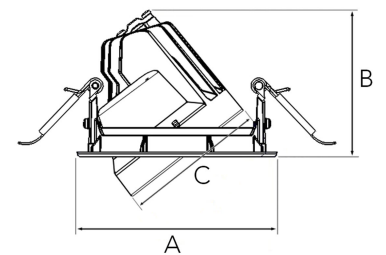

TECHNICAL SPECIFICATION

Product Code	315-561-10
Colour	White
Control	On/off
CRI light colour	930 (BBBL)
Delivered lumen output lm	2400
Driver	Stand alone, included
EEL	E
Light distribution	Medium
Lightsource	LED COB
Mains input voltage	220-240 V
Measurements A	120
Measurements B	88
Measurements C	85
Mounting	Recessed
Position	360°/40°
Lifetime	L80 B10, 50.000h
Protection	IP 20, class III
Sawing instructions diameter	112
Start Time	Instant
System power W	23
Unit	mm
Weight	0.45

A= 120mm B= 88mm C= 85mm

Spot	Medium		Flood		Wide Flood		
	16°	28°	40°	65°			
m	ø	m	ø	m	ø	m	ø
1.0	0.28	1.0	0.50	1.0	0.73	1.0	1.28
2.0	0.56	2.0	1.00	2.0	1.46	2.0	2.56
3.0	0.83	3.0	1.51	3.0	2.18	3.0	3.84

112mm