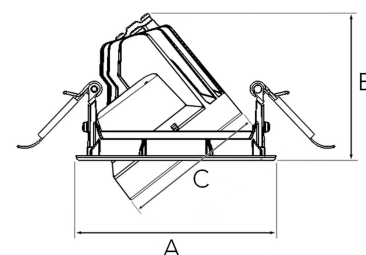

## TECHNICAL SPECIFICATION

Product Code	315-511-30
Colour	Grey
Control	On/off
CRI light colour	930 (BBBL)
Delivered lumen output lm	1689
Driver	Stand alone, included
EEI	E
Light distribution	Medium
Lightsource	LED COB
Mains input voltage	220-240 V
Measurements A	120
Measurements B	88
Measurements C	85
Mounting	Recessed
Position	360°/40°
Lifetime	L80 B10, 50.000h
Protection	IP 20, class III
Sawing instructions diameter	112
Start Time	Instant
System power W	12,5
Unit	mm
Weight	0.45

A= 120mm B= 88mm C= 85mm

Spot	Medium	Flood	Wide Flood
16°	28°	40°	65°
m	o	m	o
1.0	0.28	1.0	0.73
2.0	0.56	2.0	1.46
3.0	0.83	3.0	2.18
1.0	0.50	1.0	1.28
2.0	1.00	2.0	2.56
3.0	1.51	3.0	3.84

112mm