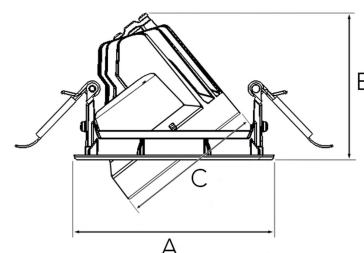

TECHNICAL SPECIFICATION

Product Code	315-511-20
Colour	Black
Control	On/off
CRI light colour	930 (BBBL)
Delivered lumen output lm	1890
Driver	Stand alone, included
EEL	E
Light distribution	Medium
Lightsource	LED COB
Mains input voltage	220-240 V
Measurements A	120
Measurements B	88
Measurements C	85
Mounting	Recessed
Position	360°/40°
Lifetime	L80 B10, 50.000h
Protection	IP 20, class III
Sawing instructions diameter	112
Start Time	Instant
System power W	17
Unit	mm
Weight	0.45

A= 120mm B= 88mm C= 85mm

Spot	Medium		Flood		Wide Flood		
	16°	28°	40°	65°			
m	φ	m	φ	m	φ	m	φ
1.0	0.28	1.0	0.50	1.0	0.73	1.0	1.28
2.0	0.56	2.0	1.00	2.0	1.46	2.0	2.56
3.0	0.83	3.0	1.51	3.0	2.18	3.0	3.84

112mm