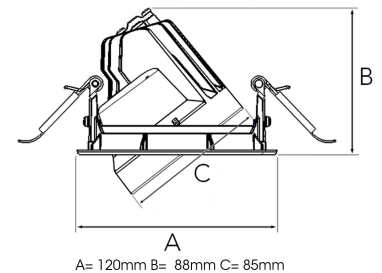

TECHNICAL SPECIFICATION

Product Code	315-511-10
Colour	White
Control	On/off
CRI light colour	930 (BBBL)
Delivered lumen output lm	1890
Driver	Stand alone, included
EEL	E
Light distribution	Medium
Lightsource	LED COB
Mains input voltage	220-240 V
Measurements A	120
Measurements B	88
Measurements C	85
Mounting	Recessed
Position	360°/40°
Lifetime	L80 B10, 50.000h
Protection	IP 20, class III
Sawing instructions diameter	112
Start Time	Instant
System power W	17
Unit	mm
Weight	0.45

A= 120mm B= 88mm C= 85mm

Spot	Medium		Flood		Wide Flood		
	16°	28°	40°	65°			
m	ø	m	ø	m	ø	m	ø
1.0	0.28	1.0	0.50	1.0	0.73	1.0	1.28
2.0	0.56	2.0	1.00	2.0	1.46	2.0	2.56
3.0	0.83	3.0	1.51	3.0	2.18	3.0	3.84

112mm