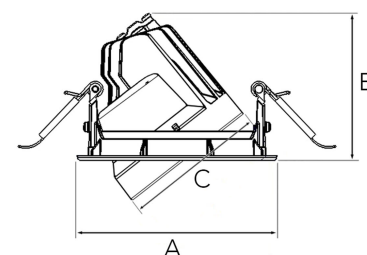

TECHNICAL SPECIFICATION

Product Code	315-501-30
Colour	Grey
Control	On/off
CRI light colour	930 (BBBL)
Delivered lumen output lm	1266
Driver	Stand alone, included
EEI	E
Light distribution	Medium
Lightsource	LED COB
Mains input voltage	220-240 V
Measurements A	120
Measurements B	88
Measurements C	85
Mounting	Recessed
Position	360°/40°
Lifetime	L80 B10, 50.000h
Protection	IP 20, class III
Sawing instructions diameter	112
Start Time	Instant
System power W	9,3
Unit	mm
Weight	0.45

A= 120mm B= 88mm C= 85mm

Spot	Medium	Flood	Wide Flood
16°	28°	40°	65°
m	m	m	m
o	o	o	o
1.0	0.28	0.50	0.73
2.0	0.56	1.00	1.46
3.0	0.83	1.51	2.18
1.0	0.28	0.73	1.28
2.0	0.56	1.46	2.56
3.0	0.83	2.18	3.84

112mm