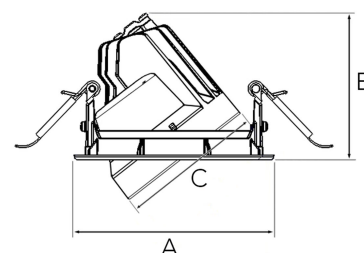

TECHNICAL SPECIFICATION

Product Code	315-501-20
Colour	Black
Control	On/off
CRI light colour	930 (BBBL)
Delivered lumen output lm	1400
Driver	Stand alone, included
EEL	E
Light distribution	Medium
Lightsource	LED COB
Mains input voltage	220-240 V
Measurements A	120
Measurements B	88
Measurements C	85
Mounting	Recessed
Position	360°/40°
Lifetime	L80 B10, 50.000h
Protection	IP 20, class III
Sawing instructions diameter	112
Start Time	Instant
System power W	12
Unit	mm
Weight	0.45

A= 120mm B= 88mm C= 85mm

Spot	Medium		Flood		Wide Flood		
	16°	28°	40°	65°			
m	ø	m	ø	m	ø	m	ø
1.0	0.28	1.0	0.50	1.0	0.73	1.0	1.28
2.0	0.56	2.0	1.00	2.0	1.46	2.0	2.56
3.0	0.83	3.0	1.51	3.0	2.18	3.0	3.84

112mm