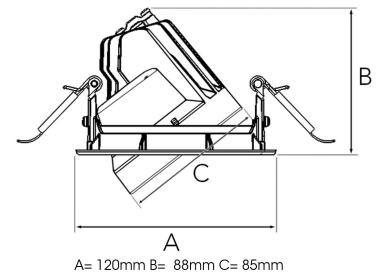

TECHNICAL SPECIFICATION

| | |
|------------------------------|-----------------------|
| Product Code | 315-501-10 |
| Colour | White |
| Control | On/off |
| CRI light colour | 930 (BBBL) |
| Delivered lumen output lm | 1400 |
| Driver | Stand alone, included |
| EEL | E |
| Light distribution | Medium |
| Lightsource | LED COB |
| Mains input voltage | 220-240 V |
| Measurements A | 120 |
| Measurements B | 88 |
| Measurements C | 85 |
| Mounting | Recessed |
| Position | 360°/40° |
| Lifetime | L80 B10, 50.000h |
| Protection | IP 20, class III |
| Sawing instructions diameter | 112 |
| Start Time | Instant |
| System power W | 12 |
| Unit | mm |
| Weight | 0.45 |

A= 120mm B= 88mm C= 85mm

| Spot | Medium | | Flood | | Wide Flood | | |
|------|--------|-----|-------|-----|------------|-----|------|
| | 16° | 28° | 40° | 65° | | | |
| m | ø | m | ø | m | ø | m | ø |
| 1.0 | 0.28 | 1.0 | 0.50 | 1.0 | 0.73 | 1.0 | 1.28 |
| 2.0 | 0.56 | 2.0 | 1.00 | 2.0 | 1.46 | 2.0 | 2.56 |
| 3.0 | 0.83 | 3.0 | 1.51 | 3.0 | 2.18 | 3.0 | 3.84 |

112mm