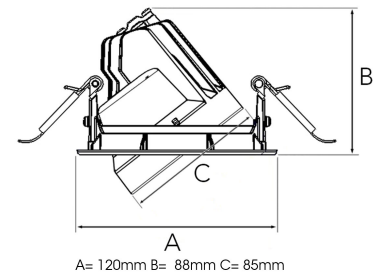

TECHNICAL SPECIFICATION

Product Code	315-562-30
Colour	Grey
Control	On/off
CRI light colour	930 (BBBL)
Delivered lumen output lm	2400
Driver	Stand alone, included
EEL	E
Light distribution	Flood
Lightsource	LED COB
Mains input voltage	220-240 V
Measurements A	120
Measurements B	88
Measurements C	85
Mounting	Recessed
Position	360°/40°
Lifetime	L80 B10, 50.000h
Protection	IP 20, class III
Sawing instructions diameter	112
Start Time	Instant
System power W	23
Unit	mm
Weight	0.45

A= 120mm B= 88mm C= 85mm

Spot	Medium		Flood		Wide Flood		
	16°	28°	40°	65°			
m	ø	m	ø	m	ø	m	
1.0	0.28	1.0	0.50	1.0	0.73	1.0	1.28
2.0	0.56	2.0	1.00	2.0	1.46	2.0	2.56
3.0	0.83	3.0	1.51	3.0	2.18	3.0	3.84

112mm