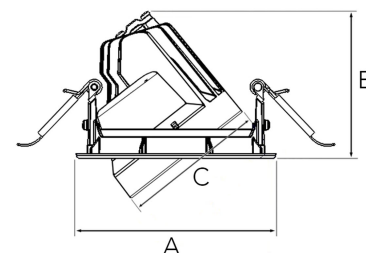

TECHNICAL SPECIFICATION

Product Code	315-562-20
Colour	Black
Control	On/off
CRI light colour	930 (BBBL)
Delivered lumen output lm	2468
Driver	Stand alone, included
EEI	E
Light distribution	Flood
Lightsource	LED COB
Mains input voltage	220-240 V
Measurements A	120
Measurements B	88
Measurements C	85
Mounting	Recessed
Position	360°/40°
Lifetime	L80 B10, 50.000h
Protection	IP 20, class III
Sawing instructions diameter	112
Start Time	Instant
System power W	18,4
Unit	mm
Weight	0.45

A= 120mm B= 88mm C= 85mm

Spot	Medium	Flood	Wide Flood
16°	28°	40°	65°
m	m	m	m
o	o	o	o
1.0	1.0	1.0	1.0
2.0	2.0	2.0	2.0
3.0	3.0	3.0	3.0
0.28	0.50	0.73	1.28
0.56	1.00	1.46	2.56
0.83	1.51	2.18	3.84

112mm