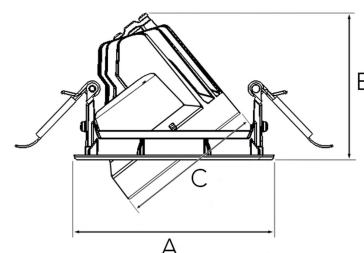

## TECHNICAL SPECIFICATION

Product Code	315-562-10
Colour	White
Control	On/off
CRI light colour	930 (BBBL)
Delivered lumen output lm	2400
Driver	Stand alone, included
EEL	E
Light distribution	Flood
Lightsource	LED COB
Mains input voltage	220-240 V
Measurements A	120
Measurements B	88
Measurements C	85
Mounting	Recessed
Position	360°/40°
Lifetime	L80 B10, 50.000h
Protection	IP 20, class III
Sawing instructions diameter	112
Start Time	Instant
System power W	23
Unit	mm
Weight	0.45

A= 120mm B= 88mm C= 85mm

Spot	Medium		Flood		Wide Flood		
	16°	28°	40°	65°			
m	ø	m	ø	m	ø	m	
1.0	0.28	1.0	0.50	1.0	0.73	1.0	1.28
2.0	0.56	2.0	1.00	2.0	1.46	2.0	2.56
3.0	0.83	3.0	1.51	3.0	2.18	3.0	3.84

112mm