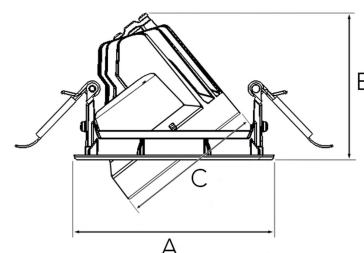

## TECHNICAL SPECIFICATION

Product Code	315-512-30
Colour	Grey
Control	On/off
CRI light colour	930 (BBBL)
Delivered lumen output lm	1890
Driver	Stand alone, included
EEL	E
Light distribution	Flood
Lightsource	LED COB
Mains input voltage	220-240 V
Measurements A	120
Measurements B	88
Measurements C	85
Mounting	Recessed
Position	360°/40°
Lifetime	L80 B10, 50.000h
Protection	IP 20, class III
Sawing instructions diameter	112
Start Time	Instant
System power W	17
Unit	mm
Weight	0.45

A= 120mm B= 88mm C= 85mm

Spot	Medium		Flood		Wide Flood		
	16°	28°	40°	65°			
m	ø	m	ø	m	ø	m	ø
1.0	0.28	1.0	0.50	1.0	0.73	1.0	1.28
2.0	0.56	2.0	1.00	2.0	1.46	2.0	2.56
3.0	0.83	3.0	1.51	3.0	2.18	3.0	3.84

112mm