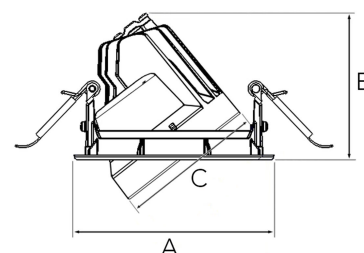

TECHNICAL SPECIFICATION

| | |
|------------------------------|-----------------------|
| Product Code | 315-512-20 |
| Colour | Black |
| Control | On/off |
| CRI light colour | 930 (BBBL) |
| Delivered lumen output lm | 1890 |
| Driver | Stand alone, included |
| EEL | E |
| Light distribution | Flood |
| Lightsource | LED COB |
| Mains input voltage | 220-240 V |
| Measurements A | 120 |
| Measurements B | 88 |
| Measurements C | 85 |
| Mounting | Recessed |
| Position | 360°/40° |
| Lifetime | L80 B10, 50.000h |
| Protection | IP 20, class III |
| Sawing instructions diameter | 112 |
| Start Time | Instant |
| System power W | 17 |
| Unit | mm |
| Weight | 0.45 |

A= 120mm B= 88mm C= 85mm

| Spot | Medium | | Flood | | Wide Flood | | |
|------|--------|-----|-------|-----|------------|-----|------|
| | 16° | 28° | 40° | 65° | | | |
| m | ø | m | ø | m | ø | m | |
| 1.0 | 0.28 | 1.0 | 0.50 | 1.0 | 0.73 | 1.0 | 1.28 |
| 2.0 | 0.56 | 2.0 | 1.00 | 2.0 | 1.46 | 2.0 | 2.56 |
| 3.0 | 0.83 | 3.0 | 1.51 | 3.0 | 2.18 | 3.0 | 3.84 |

112mm