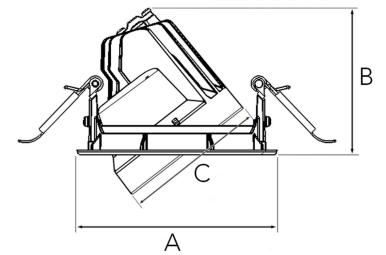

TECHNICAL SPECIFICATION

Product Code	315-502-30
Colour	Grey
Control	On/off
CRI light colour	930 (BBBL)
Delivered lumen output lm	1400
Driver	Stand alone, included
EEL	E
Light distribution	Flood
Lightsource	LED COB
Mains input voltage	220-240 V
Measurements A	120
Measurements B	88
Measurements C	85
Mounting	Recessed
Position	360°/40°
Lifetime	L80 B10, 50.000h
Protection	IP 20, class III
Sawing instructions diameter	112
Start Time	Instant
System power W	12
Unit	mm
Weight	0.45

A= 120mm B= 88mm C= 85mm

Spot	Medium		Flood		Wide Flood		
	16°	28°	40°	65°			
m	ø	m	ø	m	ø	m	ø
1.0	0.28	1.0	0.50	1.0	0.73	1.0	1.28
2.0	0.56	2.0	1.00	2.0	1.46	2.0	2.56
3.0	0.83	3.0	1.51	3.0	2.18	3.0	3.84

112mm