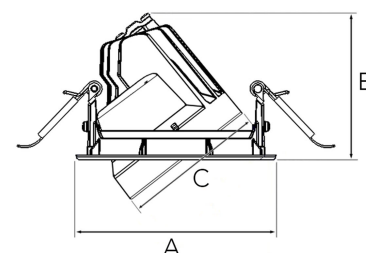

TECHNICAL SPECIFICATION

Product Code	315-502-20
Colour	Black
Control	On/off
CRI light colour	930 (BBBL)
Delivered lumen output lm	1400
Driver	Stand alone, included
EEL	E
Light distribution	Flood
Lightsource	LED COB
Mains input voltage	220-240 V
Measurements A	120
Measurements B	88
Measurements C	85
Mounting	Recessed
Position	360°/40°
Lifetime	L80 B10, 50.000h
Protection	IP 20, class III
Sawing instructions diameter	112
Start Time	Instant
System power W	12
Unit	mm
Weight	0.45

A= 120mm B= 88mm C= 85mm

Spot	Medium		Flood		Wide Flood		
	16°	28°	40°	65°			
m	ø	m	ø	m	ø	m	
1.0	0.28	1.0	0.50	1.0	0.73	1.0	1.28
2.0	0.56	2.0	1.00	2.0	1.46	2.0	2.56
3.0	0.83	3.0	1.51	3.0	2.18	3.0	3.84

112mm