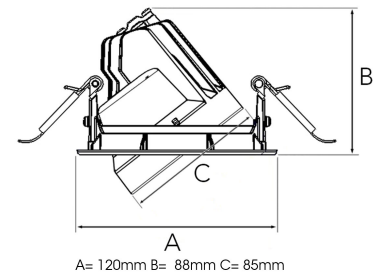

## TECHNICAL SPECIFICATION

Product Code	315-502-10
Colour	White
Control	On/off
CRI light colour	930 (BBBL)
Delivered lumen output lm	1400
Driver	Stand alone, included
EEL	E
Light distribution	Flood
Lightsource	LED COB
Mains input voltage	220-240 V
Measurements A	120
Measurements B	88
Measurements C	85
Mounting	Recessed
Position	360°/40°
Lifetime	L80 B10, 50.000h
Protection	IP 20, class III
Sawing instructions diameter	112
Start Time	Instant
System power W	12
Unit	mm
Weight	0.45

A= 120mm B= 88mm C= 85mm

Spot	Medium		Flood		Wide Flood		
	16°	28°	40°	65°			
m	ø	m	ø	m	ø	m	ø
1.0	0.28	1.0	0.50	1.0	0.73	1.0	1.28
2.0	0.56	2.0	1.00	2.0	1.46	2.0	2.56
3.0	0.83	3.0	1.51	3.0	2.18	3.0	3.84

112mm