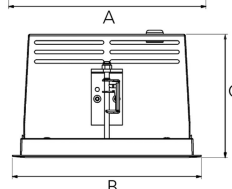

# ORION I 2500, 930 (BBBL), FRAME, SPOT W/ GLASS, GREY

ITAB

- ✓ Diskret och prydligt tak
- ✓ Vrid lampan upp till 30° i valfri riktning
- ✓ Tillgänglig i vitt, svart och grått

## TECHNICAL SPECIFICATION

Product Code	300-13061110062
Colour	Grey
Control	On/off
CRI light colour	930 (BBBL)
Delivered lumen output lm	2468
Driver	Stand alone, included
EEL	E
Light distribution	Spot
Lightsource	LED COB
Mains input voltage	220-240 V
Measurements A	165
Measurements B	158
Measurements C	103
Mounting	Recessed
Position	360°/30°
Lifetime	L80 B10, 50.000h
Protection	IP 20, class III
Sawing instructions x	157
Sawing instructions y	150
Start Time	Instant
System power W	18,4
Unit	mm
Weight	0,9

A= 165mm  
B= 158mm  
C= 103mm

Spot	Medium	Flood	Wide Flood
16°	28°	40°	65°
m	ø	m	ø
1.0	0.28	1.0	0.73
2.0	0.56	2.0	1.46
3.0	0.83	3.0	2.18
1.0	0.50	1.0	1.28
2.0	1.00	2.0	2.56
3.0	1.51	3.0	3.84

157 x 150mm