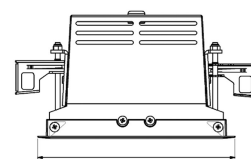

# ORION I 2500, 930 (BBBL), FRAME, SPOT W/ GLASS, GREY

ITAB

- ✓ Diskret och prydligt tak
- ✓ Vrid lampan upp till 30° i valfri riktning
- ✓ Tillgänglig i vitt, svart och grått

## TECHNICAL SPECIFICATION

Product Code	300-13061110062
Colour	Grey
Control	On/off
CRI light colour	930 (BBBL)
Delivered lumen output lm	2468
Driver	Stand alone, included
EEL	E
Light distribution	Spot
Lightsource	LED COB
Mains input voltage	220-240 V
Measurements A	165
Measurements B	158
Measurements C	103
Mounting	Recessed
Position	360°/30°
Lifetime	L80 B10, 50.000h
Protection	IP 20, class III
Sawing instructions x	157
Sawing instructions y	150
Start Time	Instant
System power W	18,4
Unit	mm
Weight	0,9

A= 165mm  
B= 158mm  
C= 103mm

Spot	Medium	Flood	Wide Flood
16°	28°	40°	65°
m	ø	m	ø
1.0	0.28	1.0	0.73
2.0	0.56	2.0	1.46
3.0	0.83	3.0	2.18
1.0	0.50	1.0	1.28
2.0	1.00	2.0	2.56
3.0	1.51	3.0	3.84

157 x 150mm