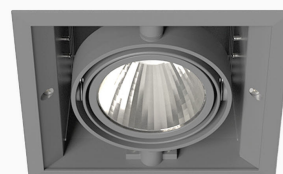

# ORION I 2500, 930 (BBBL), FRAME, SPOT W/ GLASS, GREY

ITAB

- ✓ Diskret och prydligt tak
- ✓ Vrid lampan upp till 30° i valfri riktning
- ✓ Tillgänglig i vitt, svart och grått

## TECHNICAL SPECIFICATION

Product Code	300-13061110062
Colour	Grey
Control	On/off
CRI light colour	930 (BBBL)
Delivered lumen output lm	2468
Driver	Stand alone, included
EEL	E
Light distribution	Spot
Lightsource	LED COB
Mains input voltage	220-240 V
Measurements A	165
Measurements B	158
Measurements C	103
Mounting	Recessed
Position	360°/30°
Lifetime	L80 B10, 50.000h
Protection	IP 20, class III
Sawing instructions x	157
Sawing instructions y	150
Start Time	Instant
System power W	18,4
Unit	mm
Weight	0,9