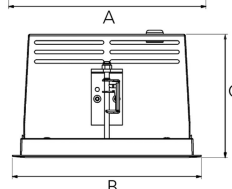

ORION I 2500, 930 (BBBL), FRAME, SPOT W/ GLASS, GREY

ITAB

- ✓ Diskret och prydligt tak
- ✓ Vrid lampan upp till 30° i valfri riktning
- ✓ Tillgänglig i vitt, svart och grått

TECHNICAL SPECIFICATION

Product Code	300-560-30
Colour	Grey
Control	On/off
CRI light colour	930 (BBBL)
Delivered lumen output lm	2468
Driver	Stand alone, included
EEL	E
Light distribution	Spot
Lightsource	LED COB
Mains input voltage	220-240 V
Measurements A	165
Measurements B	158
Measurements C	103
Mounting	Recessed
Position	360°/30°
Lifetime	L80 B10, 50.000h
Protection	IP 20, class III
Sawing instructions x	157
Sawing instructions y	150
Start Time	Instant
System power W	18,4
Unit	mm
Weight	0,9

A= 165mm
B= 158mm
C= 103mm

Spot	Medium	Flood	Wide Flood
16°	28°	40°	65°
m	ø	m	ø
1.0	0.28	1.0	0.73
2.0	0.56	2.0	1.46
3.0	0.83	3.0	2.18
1.0	0.50	1.0	1.28
2.0	1.00	2.0	2.56
3.0	1.51	3.0	3.84

157 x 150mm