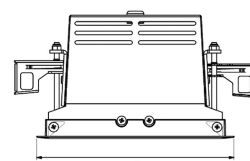

ORION I 2500, 930 (BBBL), FRAME, SPOT W/ GLASS, GREY

ITAB

- ✓ Diskret och prydligt tak
- ✓ Vrid lampan upp till 30° i valfri riktning
- ✓ Tillgänglig i vitt, svart och grått

TECHNICAL SPECIFICATION

Product Code	300-560-30
Colour	Grey
Control	On/off
CRI light colour	930 (BBBL)
Delivered lumen output lm	2468
Driver	Stand alone, included
EEL	E
Light distribution	Spot
Lightsource	LED COB
Mains input voltage	220-240 V
Measurements A	165
Measurements B	158
Measurements C	103
Mounting	Recessed
Position	360°/30°
Lifetime	L80 B10, 50.000h
Protection	IP 20, class III
Sawing instructions x	157
Sawing instructions y	150
Start Time	Instant
System power W	18,4
Unit	mm
Weight	0,9

A= 165mm
B= 158mm
C= 103mm

Spot	Medium	Flood	Wide Flood
16°	28°	40°	65°
m	ø	m	ø
1.0	0.28	1.0	0.73
2.0	0.56	2.0	1.46
3.0	0.83	3.0	2.18
1.0	0.50	1.0	1.28
2.0	1.00	2.0	2.56
3.0	1.51	3.0	3.84

157 x 150mm