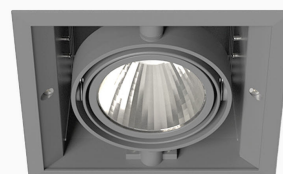

ORION I 2500, 930 (BBBL), FRAME, SPOT W/ GLASS, BLACK

ITAB

- ✓ Diskret och prydligt tak
- ✓ Vrid lampan upp till 30° i valfri riktning
- ✓ Tillgänglig i vitt, svart och grått

TECHNICAL SPECIFICATION

Product Code	300-12061110062
Colour	Black
Control	On/off
CRI light colour	930 (BBBL)
Delivered lumen output lm	2468
Driver	Stand alone, included
EEL	E
Light distribution	Spot
Lightsource	LED COB
Mains input voltage	220-240 V
Measurements A	165
Measurements B	158
Measurements C	103
Mounting	Recessed
Position	360°/30°
Lifetime	L80 B10, 50.000h
Protection	IP 20, class III
Sawing instructions x	157
Sawing instructions y	150
Start Time	Instant
System power W	18,4
Unit	mm
Weight	0,9

A= 165mm
B= 158mm
C= 103mm

Spot	Medium	Flood	Wide Flood
16°	28°	40°	65°
m	ø	m	ø
1.0	0.28	1.0	0.73
2.0	0.56	2.0	1.46
3.0	0.83	3.0	2.18
1.0	0.50	1.0	1.28
2.0	1.00	2.0	2.56
3.0	1.51	3.0	3.84

157 x 150mm