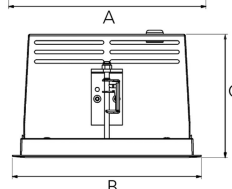

ORION I 2500, 930 (BBBL), FRAME, SPOT W/ GLASS, BLACK

ITAB

- ✓ Diskret och prydligt tak
- ✓ Vrid lampan upp till 30° i valfri riktning
- ✓ Tillgänglig i vitt, svart och grått

TECHNICAL SPECIFICATION

Product Code	300-560-20
Colour	Black
Control	On/off
CRI light colour	930 (BBBL)
Delivered lumen output lm	2468
Driver	Stand alone, included
EEL	E
Light distribution	Spot
Lightsource	LED COB
Mains input voltage	220-240 V
Measurements A	165
Measurements B	158
Measurements C	103
Mounting	Recessed
Position	360°/30°
Lifetime	L80 B10, 50.000h
Protection	IP 20, class III
Sawing instructions x	157
Sawing instructions y	150
Start Time	Instant
System power W	18,4
Unit	mm
Weight	0,9

A= 165mm
B= 158mm
C= 103mm

Spot	Medium	Flood	Wide Flood
16°	28°	40°	65°
m	ø	m	ø
1.0	0.28	1.0	0.73
2.0	0.56	2.0	1.46
3.0	0.83	3.0	2.18
1.0	0.50	1.0	1.28
2.0	1.00	2.0	2.56
3.0	1.51	3.0	3.84

157 x 150mm