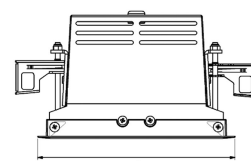

ORION I 2500, 930 (BBBL), FRAME, SPOT W/ GLASS, BLACK

ITAB

- ✓ Diskret och prydligt tak
- ✓ Vrid lampan upp till 30° i valfri riktning
- ✓ Tillgänglig i vitt, svart och grått

TECHNICAL SPECIFICATION

Product Code	300-12061110062
Colour	Black
Control	On/off
CRI light colour	930 (BBBL)
Delivered lumen output lm	2468
Driver	Stand alone, included
EEL	E
Light distribution	Spot
Lightsource	LED COB
Mains input voltage	220-240 V
Measurements A	165
Measurements B	158
Measurements C	103
Mounting	Recessed
Position	360°/30°
Lifetime	L80 B10, 50.000h
Protection	IP 20, class III
Sawing instructions x	157
Sawing instructions y	150
Start Time	Instant
System power W	18,4
Unit	mm
Weight	0,9

A= 165mm
B= 158mm
C= 103mm

Spot	Medium	Flood	Wide Flood
16°	28°	40°	65°
m	ø	m	ø
1.0	0.28	1.0	0.73
2.0	0.56	2.0	1.46
3.0	0.83	3.0	2.18
1.0	0.50	1.0	1.28
2.0	1.00	2.0	2.56
3.0	1.51	3.0	3.84

157 x 150mm