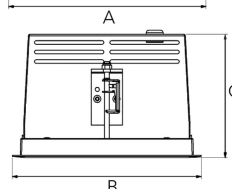

ORION I 2500, 930 (BBBL), FRAME, SPOT W/ GLASS, BLACK

ITAB

- ✓ Diskret och prydligt tak
- ✓ Vrid lampan upp till 30° i valfri riktning
- ✓ Tillgänglig i vitt, svart och grått

TECHNICAL SPECIFICATION

Product Code	300-12061110062
Colour	Black
Control	On/off
CRI light colour	930 (BBBL)
Delivered lumen output lm	2468
Driver	Stand alone, included
EEL	E
Light distribution	Spot
Lightsource	LED COB
Mains input voltage	220-240 V
Measurements A	165
Measurements B	158
Measurements C	103
Mounting	Recessed
Position	360°/30°
Lifetime	L80 B10, 50.000h
Protection	IP 20, class III
Sawing instructions x	157
Sawing instructions y	150
Start Time	Instant
System power W	18,4
Unit	mm
Weight	0,9

A= 165mm
B= 158mm
C= 103mm

Spot	Medium	Flood	Wide Flood
16°	28°	40°	65°
m	ø	m	ø
1.0	0.28	1.0	0.73
2.0	0.56	2.0	1.46
3.0	0.83	3.0	2.18
1.0	0.50	1.0	1.28
2.0	1.00	2.0	2.56
3.0	1.51	3.0	3.84

157 x 150mm