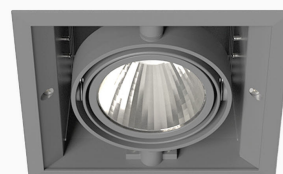

ORION I 2500, 930 (BBBL), FRAME, SPOT W/ GLASS, BLACK

ITAB

- ✓ Diskret och prydligt tak
- ✓ Vrid lampan upp till 30° i valfri riktning
- ✓ Tillgänglig i vitt, svart och grått

TECHNICAL SPECIFICATION

Product Code	300-560-20
Colour	Black
Control	On/off
CRI light colour	930 (BBBL)
Delivered lumen output lm	2468
Driver	Stand alone, included
EEL	E
Light distribution	Spot
Lightsource	LED COB
Mains input voltage	220-240 V
Measurements A	165
Measurements B	158
Measurements C	103
Mounting	Recessed
Position	360°/30°
Lifetime	L80 B10, 50.000h
Protection	IP 20, class III
Sawing instructions x	157
Sawing instructions y	150
Start Time	Instant
System power W	18,4
Unit	mm
Weight	0,9

A= 165mm
B= 158mm
C= 103mm

Spot	Medium	Flood	Wide Flood
16°	28°	40°	65°
m	ø	m	ø
1.0	0.28	1.0	0.73
2.0	0.56	2.0	1.46
3.0	0.83	3.0	2.18
1.0	0.50	1.0	1.28
2.0	1.00	2.0	2.56
3.0	1.51	3.0	3.84

157 x 150mm