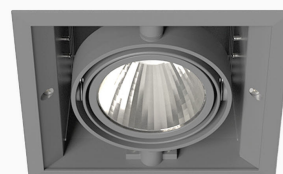

ORION I 2500, 930 (BBBL), FRAME, SPOT W/ GLASS, WHITE

ITAB

- ✓ Diskret och prydligt tak
- ✓ Vrid lampan upp till 30° i valfri riktning
- ✓ Tillgänglig i vitt, svart och grått

TECHNICAL SPECIFICATION

Product Code	300-11061110062
Colour	White
Control	On/off
CRI light colour	930 (BBBL)
Delivered lumen output lm	2468
Driver	Stand alone, included
EEL	E
Light distribution	Spot
Lightsource	LED COB
Mains input voltage	220-240 V
Measurements A	165
Measurements B	158
Measurements C	103
Mounting	Recessed
Position	360°/30°
Lifetime	L80 B10, 50.000h
Protection	IP 20, class III
Sawing instructions x	157
Sawing instructions y	150
Start Time	Instant
System power W	18,4
Unit	mm
Weight	0,9

A= 165mm
B= 158mm
C= 103mm

Spot	Medium	Flood	Wide Flood
16°	28°	40°	65°
m	ø	m	ø
1.0	0.28	1.0	0.73
2.0	0.56	2.0	1.46
3.0	0.83	3.0	2.18
1.0	0.50	1.0	1.28
2.0	1.00	2.0	2.56
3.0	1.51	3.0	3.84

157 x 150mm