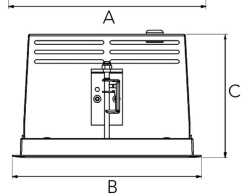

ORION I 2500, 930 (BBBL), FRAME, SPOT W/ GLASS, WHITE

ITAB

- ✓ Diskret och prydligt tak
- ✓ Vrid lampan upp till 30° i valfri riktning
- ✓ Tillgänglig i vitt, svart och grått

TECHNICAL SPECIFICATION

Product Code	300-560-10
Colour	White
Control	On/off
CRI light colour	930 (BBBL)
Delivered lumen output lm	2468
Driver	Stand alone, included
EEL	E
Light distribution	Spot
Lightsource	LED COB
Mains input voltage	220-240 V
Measurements A	165
Measurements B	158
Measurements C	103
Mounting	Recessed
Position	360°/30°
Lifetime	L80 B10, 50.000h
Protection	IP 20, class III
Sawing instructions x	157
Sawing instructions y	150
Start Time	Instant
System power W	18,4
Unit	mm
Weight	0,9

A= 165mm
B= 158mm
C= 103mm

Spot	Medium	Flood	Wide Flood
16°	28°	40°	65°
m	ø	m	ø
1.0	0.28	1.0	0.73
2.0	0.56	2.0	1.46
3.0	0.83	3.0	2.18
1.0	0.50	1.0	1.28
2.0	1.00	2.0	2.56
3.0	1.51	3.0	3.84

157 x 150mm