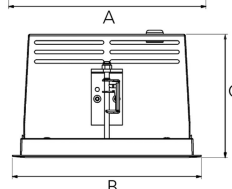

ORION I 2500, 930 (BBBL), FRAME, SPOT W/ GLASS, WHITE

ITAB

- ✓ Diskret och prydligt tak
- ✓ Vrid lampan upp till 30° i valfri riktning
- ✓ Tillgänglig i vitt, svart och grått

TECHNICAL SPECIFICATION

Product Code	300-11061110062
Colour	White
Control	On/off
CRI light colour	930 (BBBL)
Delivered lumen output lm	2468
Driver	Stand alone, included
EEL	E
Light distribution	Spot
Lightsource	LED COB
Mains input voltage	220-240 V
Measurements A	165
Measurements B	158
Measurements C	103
Mounting	Recessed
Position	360°/30°
Lifetime	L80 B10, 50.000h
Protection	IP 20, class III
Sawing instructions x	157
Sawing instructions y	150
Start Time	Instant
System power W	18,4
Unit	mm
Weight	0,9

A= 165mm
B= 158mm
C= 103mm

Spot	Medium	Flood	Wide Flood
16°	28°	40°	65°
m	ø	m	ø
1.0	0.28	1.0	0.73
2.0	0.56	2.0	1.46
3.0	0.83	3.0	2.18
1.0	0.50	1.0	1.28
2.0	1.00	2.0	2.56
3.0	1.51	3.0	3.84

157 x 150mm