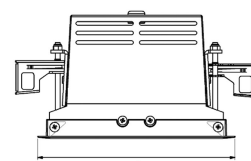

ORION I 2500, 930 (BBBL), FRAME, SPOT W/ GLASS, WHITE

ITAB

- ✓ Diskret och prydligt tak
- ✓ Vrid lampan upp till 30° i valfri riktning
- ✓ Tillgänglig i vitt, svart och grått

TECHNICAL SPECIFICATION

Product Code	300-11061110062
Colour	White
Control	On/off
CRI light colour	930 (BBBL)
Delivered lumen output lm	2468
Driver	Stand alone, included
EEL	E
Light distribution	Spot
Lightsource	LED COB
Mains input voltage	220-240 V
Measurements A	165
Measurements B	158
Measurements C	103
Mounting	Recessed
Position	360°/30°
Lifetime	L80 B10, 50.000h
Protection	IP 20, class III
Sawing instructions x	157
Sawing instructions y	150
Start Time	Instant
System power W	18,4
Unit	mm
Weight	0,9

A= 165mm
B= 158mm
C= 103mm

Spot	Medium	Flood	Wide Flood
16°	28°	40°	65°
m	ø	m	ø
1.0	0.28	1.0	0.73
2.0	0.56	2.0	1.46
3.0	0.83	3.0	2.18
1.0	0.50	1.0	1.28
2.0	1.00	2.0	2.56
3.0	1.51	3.0	3.84

157 x 150mm