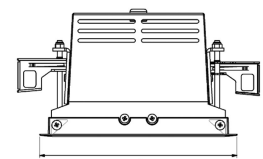

ORION I 2500, 930 (BBBL), FRAME, SPOT W/ GLASS, WHITE

ITAB

- ✓ Diskret och prydligt tak
- ✓ Vrid lampan upp till 30° i valfri riktning
- ✓ Tillgänglig i vitt, svart och grått

TECHNICAL SPECIFICATION

Product Code	300-560-10
Colour	White
Control	On/off
CRI light colour	930 (BBBL)
Delivered lumen output lm	2468
Driver	Stand alone, included
EEL	E
Light distribution	Spot
Lightsource	LED COB
Mains input voltage	220-240 V
Measurements A	165
Measurements B	158
Measurements C	103
Mounting	Recessed
Position	360°/30°
Lifetime	L80 B10, 50.000h
Protection	IP 20, class III
Sawing instructions x	157
Sawing instructions y	150
Start Time	Instant
System power W	18,4
Unit	mm
Weight	0,9

A= 165mm
B= 158mm
C= 103mm

Spot	Medium	Flood	Wide Flood
16°	28°	40°	65°
m	ø	m	ø
1.0	0.28	1.0	0.73
2.0	0.56	2.0	1.46
3.0	0.83	3.0	2.18
1.0	0.50	1.0	1.28
2.0	1.00	2.0	2.56
3.0	1.51	3.0	3.84

157 x 150mm