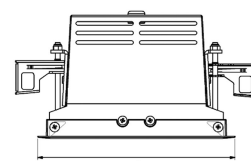

ORION I 2000, 930 (BBBL), FRAME, SPOT W/ GLASS, GREY

ITAB

- ✓ Diskret och prydligt tak
- ✓ Vrid lampan upp till 30° i valfri riktning
- ✓ Tillgänglig i vitt, svart och grått

TECHNICAL SPECIFICATION

Product Code	300-512-30
Colour	Grey
Control	On/off
CRI light colour	930 (BBBL)
Delivered lumen output lm	1689
Driver	Stand alone, included
EEL	E
Light distribution	Spot
Lightsource	LED COB
Mains input voltage	220-240 V
Measurements A	165
Measurements B	158
Measurements C	103
Mounting	Recessed
Position	360°/30°
Lifetime	L80 B10, 50.000h
Protection	IP 20, class III
Sawing instructions x	157
Sawing instructions y	150
Start Time	Instant
System power W	12,5
Unit	mm
Weight	0,9

A= 165mm
B= 158mm
C= 103mm

Spot	Medium	Flood	Wide Flood
16°	28°	40°	65°
m	ø	m	ø
1.0	0.28	1.0	0.73
2.0	0.56	2.0	1.46
3.0	0.83	3.0	2.18
1.0	0.50	1.0	1.28
2.0	1.00	2.0	2.56
3.0	1.51	3.0	3.84

157 x 150mm