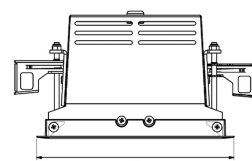

# ORION I 2000, 930 (BBBL), FRAME, SPOT W/ GLASS, GREY

ITAB

- ✓ Diskret och prydligt tak
- ✓ Vrid lampan upp till 30° i valfri riktning
- ✓ Tillgänglig i vitt, svart och grått

## TECHNICAL SPECIFICATION

Product Code	300-13051110062
Colour	Grey
Control	On/off
CRI light colour	930 (BBBL)
Delivered lumen output lm	1689
Driver	Stand alone, included
EEL	E
Light distribution	Spot
Lightsource	LED COB
Mains input voltage	220-240 V
Measurements A	165
Measurements B	158
Measurements C	103
Mounting	Recessed
Position	360°/30°
Lifetime	L80 B10, 50.000h
Protection	IP 20, class III
Sawing instructions x	157
Sawing instructions y	150
Start Time	Instant
System power W	12,5
Unit	mm
Weight	0,9

A= 165mm  
B= 158mm  
C= 103mm

Spot	Medium	Flood	Wide Flood
16°	28°	40°	65°
m	ø	m	ø
1.0	0.28	1.0	0.73
2.0	0.56	2.0	1.46
3.0	0.83	3.0	2.18
1.0	0.50	1.0	1.28
2.0	1.00	2.0	2.56
3.0	1.51	3.0	3.84

157 x 150mm