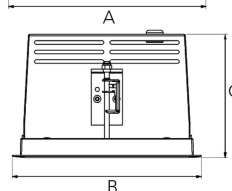

# ORION I 2000, 930 (BBBL), FRAME, SPOT W/ GLASS, GREY

ITAB

- ✓ Diskret och prydligt tak
- ✓ Vrid lampan upp till 30° i valfri riktning
- ✓ Tillgänglig i vitt, svart och grått

## TECHNICAL SPECIFICATION

Product Code	300-13051110062
Colour	Grey
Control	On/off
CRI light colour	930 (BBBL)
Delivered lumen output lm	1689
Driver	Stand alone, included
EEL	E
Light distribution	Spot
Lightsource	LED COB
Mains input voltage	220-240 V
Measurements A	165
Measurements B	158
Measurements C	103
Mounting	Recessed
Position	360°/30°
Lifetime	L80 B10, 50.000h
Protection	IP 20, class III
Sawing instructions x	157
Sawing instructions y	150
Start Time	Instant
System power W	12,5
Unit	mm
Weight	0,9

A= 165mm  
B= 158mm  
C= 103mm

Spot	Medium	Flood	Wide Flood
16°	28°	40°	65°
m	ø	m	ø
1.0	0.28	1.0	0.73
2.0	0.56	2.0	1.46
3.0	0.83	3.0	2.18
1.0	0.50	1.0	1.28
2.0	1.00	2.0	2.56
3.0	1.51	3.0	3.84

157 x 150mm