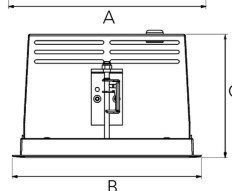

ORION I 2000, 930 (BBBL), FRAME, SPOT W/ GLASS, GREY

ITAB

- ✓ Diskret och prydligt tak
- ✓ Vrid lampan upp till 30° i valfri riktning
- ✓ Tillgänglig i vitt, svart och grått

TECHNICAL SPECIFICATION

Product Code	300-512-30
Colour	Grey
Control	On/off
CRI light colour	930 (BBBL)
Delivered lumen output lm	1689
Driver	Stand alone, included
EEL	E
Light distribution	Spot
Lightsource	LED COB
Mains input voltage	220-240 V
Measurements A	165
Measurements B	158
Measurements C	103
Mounting	Recessed
Position	360°/30°
Lifetime	L80 B10, 50.000h
Protection	IP 20, class III
Sawing instructions x	157
Sawing instructions y	150
Start Time	Instant
System power W	12,5
Unit	mm
Weight	0,9

A= 165mm
B= 158mm
C= 103mm

Spot	Medium	Flood	Wide Flood
16°	28°	40°	65°
m	ø	m	ø
1.0	0.28	1.0	0.73
2.0	0.56	2.0	1.46
3.0	0.83	3.0	2.18
1.0	0.50	1.0	1.28
2.0	1.00	2.0	2.56
3.0	1.51	3.0	3.84

157 x 150mm