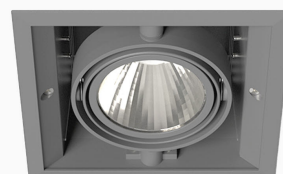

ORION I 2000, 930 (BBBL), FRAME, SPOT W/ GLASS, GREY

ITAB

- ✓ Diskret och prydligt tak
- ✓ Vrid lampan upp till 30° i valfri riktning
- ✓ Tillgänglig i vitt, svart och grått

TECHNICAL SPECIFICATION

Product Code	300-512-30
Colour	Grey
Control	On/off
CRI light colour	930 (BBBL)
Delivered lumen output lm	1689
Driver	Stand alone, included
EEL	E
Light distribution	Spot
Lightsource	LED COB
Mains input voltage	220-240 V
Measurements A	165
Measurements B	158
Measurements C	103
Mounting	Recessed
Position	360°/30°
Lifetime	L80 B10, 50.000h
Protection	IP 20, class III
Sawing instructions x	157
Sawing instructions y	150
Start Time	Instant
System power W	12,5
Unit	mm
Weight	0,9

A= 165mm
B= 158mm
C= 103mm

Spot	Medium	Flood	Wide Flood
16°	28°	40°	65°
m	ø	m	ø
1.0	0.28	1.0	0.73
2.0	0.56	2.0	1.46
3.0	0.83	3.0	2.18
1.0	0.50	1.0	1.28
2.0	1.00	2.0	2.56
3.0	1.51	3.0	3.84

157 x 150mm