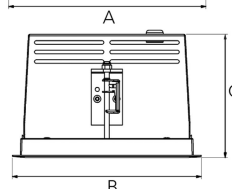

ORION I 2000, 930 (BBBL), FRAME, SPOT W/ GLASS, BLACK

ITAB

- ✓ Diskret och prydligt tak
- ✓ Vrid lampan upp till 30° i valfri riktning
- ✓ Tillgänglig i vitt, svart och grått

TECHNICAL SPECIFICATION

Product Code	300-512-20
Colour	Black
Control	On/off
CRI light colour	930 (BBBL)
Delivered lumen output lm	1689
Driver	Stand alone, included
EEL	E
Light distribution	Spot
Lightsource	LED COB
Mains input voltage	220-240 V
Measurements A	165
Measurements B	158
Measurements C	103
Mounting	Recessed
Position	360°/30°
Lifetime	L80 B10, 50.000h
Protection	IP 20, class III
Sawing instructions x	157
Sawing instructions y	150
Start Time	Instant
System power W	12,5
Unit	mm
Weight	0,9

A= 165mm
B= 158mm
C= 103mm

Spot	Medium	Flood	Wide Flood
16°	28°	40°	65°
m	ø	m	ø
1.0	0.28	1.0	0.73
2.0	0.56	2.0	1.46
3.0	0.83	3.0	2.18
1.0	0.50	1.0	1.28
2.0	1.00	2.0	2.56
3.0	1.51	3.0	3.84

157 x 150mm