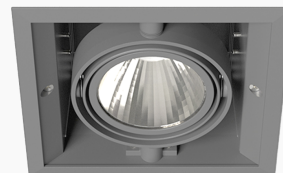

ORION I 2000, 930 (BBBL), FRAME, SPOT W/ GLASS, BLACK

ITAB

- ✓ Diskret och prydligt tak
- ✓ Vrid lampan upp till 30° i valfri riktning
- ✓ Tillgänglig i vitt, svart och grått

TECHNICAL SPECIFICATION

Product Code	300-512-20
Colour	Black
Control	On/off
CRI light colour	930 (BBBL)
Delivered lumen output lm	1689
Driver	Stand alone, included
EEL	E
Light distribution	Spot
Lightsource	LED COB
Mains input voltage	220-240 V
Measurements A	165
Measurements B	158
Measurements C	103
Mounting	Recessed
Position	360°/30°
Lifetime	L80 B10, 50.000h
Protection	IP 20, class III
Sawing instructions x	157
Sawing instructions y	150
Start Time	Instant
System power W	12,5
Unit	mm
Weight	0,9

A= 165mm
B= 158mm
C= 103mm

Spot	Medium	Flood	Wide Flood
16°	28°	40°	65°
m	ø	m	ø
1.0	0.28	1.0	0.73
2.0	0.56	2.0	1.46
3.0	0.83	3.0	2.18
1.0	0.50	1.0	1.28
2.0	1.00	2.0	2.56
3.0	1.51	3.0	3.84

157 x 150mm