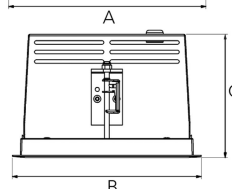

ORION I 2000, 930 (BBBL), FRAME, SPOT W/ GLASS, WHITE

ITAB

- ✓ Diskret och prydligt tak
- ✓ Vrid lampan upp till 30° i valfri riktning
- ✓ Tillgänglig i vitt, svart och grått

TECHNICAL SPECIFICATION

Product Code	300-512-10
Colour	White
Control	On/off
CRI light colour	930 (BBBL)
Delivered lumen output lm	1689
Driver	Stand alone, included
EEL	E
Light distribution	Spot
Lightsource	LED COB
Mains input voltage	220-240 V
Measurements A	165
Measurements B	158
Measurements C	103
Mounting	Recessed
Position	360°/30°
Lifetime	L80 B10, 50.000h
Protection	IP 20, class III
Sawing instructions x	157
Sawing instructions y	150
Start Time	Instant
System power W	12,5
Unit	mm
Weight	0,9

A= 165mm
B= 158mm
C= 103mm

Spot	Medium	Flood	Wide Flood
16°	28°	40°	65°
m	ø	m	ø
1.0	0.28	1.0	0.73
2.0	0.56	2.0	1.46
3.0	0.83	3.0	2.18
1.0	0.50	1.0	1.28
2.0	1.00	2.0	2.56
3.0	1.51	3.0	3.84

157 x 150mm