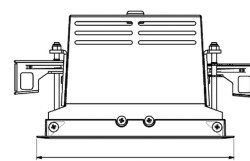

ORION I 2000, 930 (BBBL), FRAME, SPOT W/ GLASS, WHITE

ITAB

- ✓ Diskret och prydligt tak
- ✓ Vrid lampan upp till 30° i valfri riktning
- ✓ Tillgänglig i vitt, svart och grått

TECHNICAL SPECIFICATION

Product Code	300-11051110062
Colour	White
Control	On/off
CRI light colour	930 (BBBL)
Delivered lumen output lm	1689
Driver	Stand alone, included
EEL	E
Light distribution	Spot
Lightsource	LED COB
Mains input voltage	220-240 V
Measurements A	165
Measurements B	158
Measurements C	103
Mounting	Recessed
Position	360°/30°
Lifetime	L80 B10, 50.000h
Protection	IP 20, class III
Sawing instructions x	157
Sawing instructions y	150
Start Time	Instant
System power W	12,5
Unit	mm
Weight	0,9

A= 165mm
B= 158mm
C= 103mm

Spot	Medium	Flood	Wide Flood
16°	28°	40°	65°
m	ø	m	ø
1.0	0.28	1.0	0.73
2.0	0.56	2.0	1.46
3.0	0.83	3.0	2.18
1.0	0.50	1.0	1.28
2.0	1.00	2.0	2.56
3.0	1.51	3.0	3.84

157 x 150mm