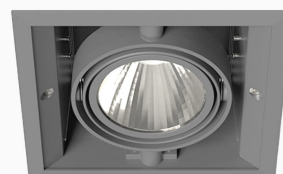

ORION I 2000, 930 (BBBL), FRAME, SPOT W/ GLASS, WHITE

ITAB

- ✓ Diskret och prydligt tak
- ✓ Vrid lampan upp till 30° i valfri riktning
- ✓ Tillgänglig i vitt, svart och grått

TECHNICAL SPECIFICATION

Product Code	300-512-10
Colour	White
Control	On/off
CRI light colour	930 (BBBL)
Delivered lumen output lm	1689
Driver	Stand alone, included
EEL	E
Light distribution	Spot
Lightsource	LED COB
Mains input voltage	220-240 V
Measurements A	165
Measurements B	158
Measurements C	103
Mounting	Recessed
Position	360°/30°
Lifetime	L80 B10, 50.000h
Protection	IP 20, class III
Sawing instructions x	157
Sawing instructions y	150
Start Time	Instant
System power W	12,5
Unit	mm
Weight	0,9

A= 165mm
B= 158mm
C= 103mm

Spot	Medium	Flood	Wide Flood
16°	28°	40°	65°
m	ø	m	ø
1.0	0.28	1.0	0.73
2.0	0.56	2.0	1.46
3.0	0.83	3.0	2.18
1.0	0.50	1.0	1.28
2.0	1.00	2.0	2.56
3.0	1.51	3.0	3.84

157 x 150mm