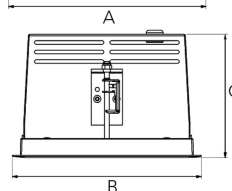

ORION I 2000, 930 (BBBL), FRAME, SPOT W/ GLASS, WHITE

ITAB

- ✓ Diskret och prydligt tak
- ✓ Vrid lampan upp till 30° i valfri riktning
- ✓ Tillgänglig i vitt, svart och grått

TECHNICAL SPECIFICATION

Product Code	300-11051110062
Colour	White
Control	On/off
CRI light colour	930 (BBBL)
Delivered lumen output lm	1689
Driver	Stand alone, included
EEL	E
Light distribution	Spot
Lightsource	LED COB
Mains input voltage	220-240 V
Measurements A	165
Measurements B	158
Measurements C	103
Mounting	Recessed
Position	360°/30°
Lifetime	L80 B10, 50.000h
Protection	IP 20, class III
Sawing instructions x	157
Sawing instructions y	150
Start Time	Instant
System power W	12,5
Unit	mm
Weight	0,9

A= 165mm
B= 158mm
C= 103mm

Spot	Medium	Flood	Wide Flood
16°	28°	40°	65°
m	ø	m	ø
1.0	0.28	1.0	0.73
2.0	0.56	2.0	1.46
3.0	0.83	3.0	2.18
1.0	0.50	1.0	1.28
2.0	1.00	2.0	2.56
3.0	1.51	3.0	3.84

157 x 150mm