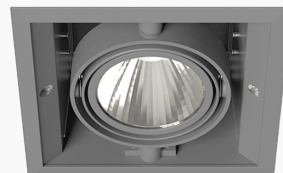

ORION I 2500, 930 (BBBL), FRAME, MEDIUM W/ GLASS, GREY

ITAB

- ✓ Diskret och prydligt tak
- ✓ Vrid lampan upp till 30° i valfri riktning
- ✓ Tillgänglig i vitt, svart och grått

TECHNICAL SPECIFICATION

Product Code	300-561-30
Colour	Grey
Control	On/off
CRI light colour	930 (BBBL)
Delivered lumen output lm	2468
Driver	Stand alone, included
EEL	E
Light distribution	Medium
Lightsource	LED COB
Mains input voltage	220-240 V
Measurements A	165
Measurements B	158
Measurements C	103
Mounting	Recessed
Position	360°/30°
Lifetime	L80 B10, 50.000h
Protection	IP 20, class III
Sawing instructions x	157
Sawing instructions y	150
Start Time	Instant
System power W	18,4
Unit	mm
Weight	0,9

A= 165mm
B= 158mm
C= 103mm

Spot	Medium	Flood	Wide Flood
16°	28°	40°	65°
m	ø	m	ø
1.0	0.28	1.0	0.73
2.0	0.56	2.0	1.46
3.0	0.83	3.0	2.18
1.0	0.50	1.0	1.28
2.0	1.00	2.0	2.56
3.0	1.51	3.0	3.84

157 x 150mm