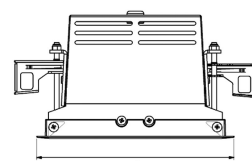

ORION I 2500, 930 (BBBL), FRAME, MEDIUM W/ GLASS, GREY

ITAB

- ✓ Diskret och prydligt tak
- ✓ Vrid lampan upp till 30° i valfri riktning
- ✓ Tillgänglig i vitt, svart och grått

TECHNICAL SPECIFICATION

Product Code	300-561-30
Colour	Grey
Control	On/off
CRI light colour	930 (BBBL)
Delivered lumen output lm	2468
Driver	Stand alone, included
EEL	E
Light distribution	Medium
Lightsource	LED COB
Mains input voltage	220-240 V
Measurements A	165
Measurements B	158
Measurements C	103
Mounting	Recessed
Position	360°/30°
Lifetime	L80 B10, 50.000h
Protection	IP 20, class III
Sawing instructions x	157
Sawing instructions y	150
Start Time	Instant
System power W	18,4
Unit	mm
Weight	0,9

A= 165mm
B= 158mm
C= 103mm

Spot	Medium	Flood	Wide Flood
16°	28°	40°	65°
m	ø	m	ø
1.0	0.28	1.0	0.73
2.0	0.56	2.0	1.46
3.0	0.83	3.0	2.18
1.0	0.50	1.0	1.28
2.0	1.00	2.0	2.56
3.0	1.51	3.0	3.84

157 x 150mm