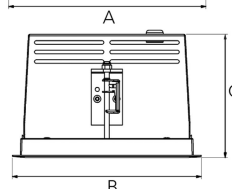

ORION I 2500, 930 (BBBL), FRAME, MEDIUM W/ GLASS, GREY

ITAB

- ✓ Diskret och prydligt tak
- ✓ Vrid lampan upp till 30° i valfri riktning
- ✓ Tillgänglig i vitt, svart och grått

TECHNICAL SPECIFICATION

Product Code	300-561-30
Colour	Grey
Control	On/off
CRI light colour	930 (BBBL)
Delivered lumen output lm	2468
Driver	Stand alone, included
EEL	E
Light distribution	Medium
Lightsource	LED COB
Mains input voltage	220-240 V
Measurements A	165
Measurements B	158
Measurements C	103
Mounting	Recessed
Position	360°/30°
Lifetime	L80 B10, 50.000h
Protection	IP 20, class III
Sawing instructions x	157
Sawing instructions y	150
Start Time	Instant
System power W	18,4
Unit	mm
Weight	0,9

A= 165mm
B= 158mm
C= 103mm

Spot	Medium	Flood	Wide Flood
16°	28°	40°	65°
m	ø	m	ø
1.0	0.28	1.0	0.73
2.0	0.56	2.0	1.46
3.0	0.83	3.0	2.18
1.0	0.50	1.0	1.28
2.0	1.00	2.0	2.56
3.0	1.51	3.0	3.84

157 x 150mm