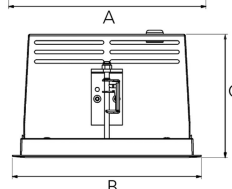

ORION I 2500, 930 (BBBL), FRAME, MEDIUM W/ GLASS, BLACK

ITAB

- ✓ Diskret och prydligt tak
- ✓ Vrid lampan upp till 30° i valfri riktning
- ✓ Tillgänglig i vitt, svart och grått

TECHNICAL SPECIFICATION

Product Code	300-561-20
Colour	Black
Control	On/off
CRI light colour	930 (BBBL)
Delivered lumen output lm	2468
Driver	Stand alone, included
EEL	E
Light distribution	Medium
Lightsource	LED COB
Mains input voltage	220-240 V
Measurements A	165
Measurements B	158
Measurements C	103
Mounting	Recessed
Position	360°/30°
Lifetime	L80 B10, 50.000h
Protection	IP 20, class III
Sawing instructions x	157
Sawing instructions y	150
Start Time	Instant
System power W	18,4
Unit	mm
Weight	0,9

A= 165mm
B= 158mm
C= 103mm

Spot	Medium	Flood	Wide Flood
16°	28°	40°	65°
m	ø	m	ø
1.0	0.28	1.0	0.73
2.0	0.56	2.0	1.46
3.0	0.83	3.0	2.18
1.0	0.50	1.0	1.28
2.0	1.00	2.0	2.56
3.0	1.51	3.0	3.84

157 x 150mm