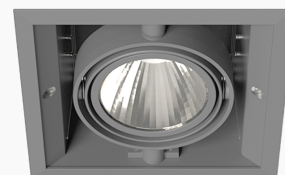

# ORION I 2000, 930 (BBBL), FRAME, MEDIUM W/ GLASS, GREY

ITAB

- ✓ Diskret och prydligt tak
- ✓ Vrid lampan upp till 30° i valfri riktning
- ✓ Tillgänglig i vitt, svart och grått

## TECHNICAL SPECIFICATION

Product Code	300-513-30
Colour	Grey
Control	On/off
CRI light colour	930 (BBBL)
Delivered lumen output lm	1689
Driver	Stand alone, included
EEL	E
Light distribution	Medium
Lightsource	LED COB
Mains input voltage	220-240 V
Measurements A	165
Measurements B	158
Measurements C	103
Mounting	Recessed
Position	360°/30°
Lifetime	L80 B10, 50.000h
Protection	IP 20, class III
Sawing instructions x	157
Sawing instructions y	150
Start Time	Instant
System power W	12,5
Unit	mm
Weight	0,9