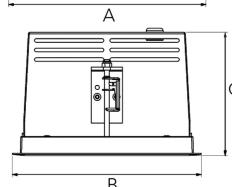

# ORION I 2000, 930 (BBBL), FRAME, MEDIUM W/ GLASS, GREY

ITAB

- ✓ Diskret och prydligt tak
- ✓ Vrid lampan upp till 30° i valfri riktning
- ✓ Tillgänglig i vitt, svart och grått

## TECHNICAL SPECIFICATION

Product Code	300-513-30
Colour	Grey
Control	On/off
CRI light colour	930 (BBBL)
Delivered lumen output lm	1689
Driver	Stand alone, included
EEL	E
Light distribution	Medium
Lightsource	LED COB
Mains input voltage	220-240 V
Measurements A	165
Measurements B	158
Measurements C	103
Mounting	Recessed
Position	360°/30°
Lifetime	L80 B10, 50.000h
Protection	IP 20, class III
Sawing instructions x	157
Sawing instructions y	150
Start Time	Instant
System power W	12,5
Unit	mm
Weight	0,9

A= 165mm  
B= 158mm  
C= 103mm

Spot	Medium	Flood	Wide Flood
16°	28°	40°	65°
m	ø	m	ø
1.0	0.28	1.0	0.73
2.0	0.56	2.0	1.46
3.0	0.83	3.0	2.18
1.0	0.50	1.0	1.28
2.0	1.00	2.0	2.56
3.0	1.51	3.0	3.84

157 x 150mm