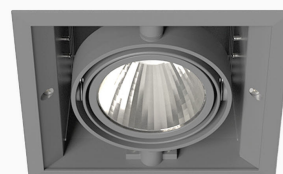

# ORION I 2000, 930 (BBBL), FRAME, MEDIUM W/ GLASS, BLACK

ITAB

- ✓ Diskret och prydligt tak
- ✓ Vrid lampan upp till 30° i valfri riktning
- ✓ Tillgänglig i vitt, svart och grått

## TECHNICAL SPECIFICATION

Product Code	300-12051120062
Colour	Black
Control	On/off
CRI light colour	930 (BBBL)
Delivered lumen output lm	1689
Driver	Stand alone, included
EEL	E
Light distribution	Medium
Lightsource	LED COB
Mains input voltage	220-240 V
Measurements A	165
Measurements B	158
Measurements C	103
Mounting	Recessed
Position	360°/30°
Lifetime	L80 B10, 50.000h
Protection	IP 20, class III
Sawing instructions x	157
Sawing instructions y	150
Start Time	Instant
System power W	12,5
Unit	mm
Weight	0,9

A= 165mm  
B= 158mm  
C= 103mm

Spot	16°	Medium	28°	Flood	40°	Wide Flood	65°
	ø		ø		ø		ø
1.0	0.28	1.0	0.50	1.0	0.73	1.0	1.28
2.0	0.56	2.0	1.00	2.0	1.46	2.0	2.56
3.0	0.83	3.0	1.51	3.0	2.18	3.0	3.84

157 x 150mm