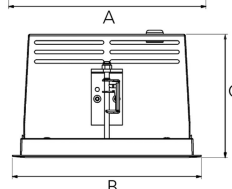

# ORION I 2000, 930 (BBBL), FRAME, MEDIUM W/ GLASS, BLACK

ITAB

- ✓ Diskret och prydligt tak
- ✓ Vrid lampan upp till 30° i valfri riktning
- ✓ Tillgänglig i vitt, svart och grått

## TECHNICAL SPECIFICATION

Product Code	300-12051120062
Colour	Black
Control	On/off
CRI light colour	930 (BBBL)
Delivered lumen output lm	1689
Driver	Stand alone, included
EEL	E
Light distribution	Medium
Lightsource	LED COB
Mains input voltage	220-240 V
Measurements A	165
Measurements B	158
Measurements C	103
Mounting	Recessed
Position	360°/30°
Lifetime	L80 B10, 50.000h
Protection	IP 20, class III
Sawing instructions x	157
Sawing instructions y	150
Start Time	Instant
System power W	12,5
Unit	mm
Weight	0,9

A= 165mm  
B= 158mm  
C= 103mm

Spot	16°	Medium	28°	Flood	40°	Wide Flood	65°
	ø		ø		ø		ø
1.0	0.28	1.0	0.50	1.0	0.73	1.0	1.28
2.0	0.56	2.0	1.00	2.0	1.46	2.0	2.56
3.0	0.83	3.0	1.51	3.0	2.18	3.0	3.84

157 x 150mm