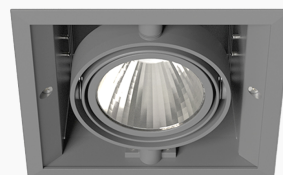

ORION I 2000, 930 (BBBL), FRAME, MEDIUM W/ GLASS, WHITE

ITAB

- ✓ Diskret och prydligt tak
- ✓ Vrid lampan upp till 30° i valfri riktning
- ✓ Tillgänglig i vitt, svart och grått

TECHNICAL SPECIFICATION

Product Code	300-513-10
Colour	White
Control	On/off
CRI light colour	930 (BBBL)
Delivered lumen output lm	1689
Driver	Stand alone, included
EEL	E
Light distribution	Medium
Lightsource	LED COB
Mains input voltage	220-240 V
Measurements A	165
Measurements B	158
Measurements C	103
Mounting	Recessed
Position	360°/30°
Lifetime	L80 B10, 50.000h
Protection	IP 20, class III
Sawing instructions x	157
Sawing instructions y	150
Start Time	Instant
System power W	12,5
Unit	mm
Weight	0,9

A= 165mm
B= 158mm
C= 103mm

Spot	Medium		Flood		Wide Flood	
	16°	28°	40°	65°		
m	ø		ø		ø	
1.0	0.28	0.50	0.73	1.28		
2.0	0.56	1.00	1.46	2.56		
3.0	0.83	1.51	2.18	3.84		

157 x 150mm