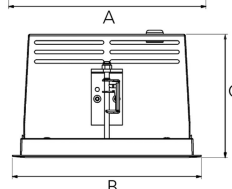

ORION I 2000, 930 (BBBL), FRAME, MEDIUM W/ GLASS, WHITE

ITAB

- ✓ Diskret och prydligt tak
- ✓ Vrid lampan upp till 30° i valfri riktning
- ✓ Tillgänglig i vitt, svart och grått

TECHNICAL SPECIFICATION

Product Code	300-513-10
Colour	White
Control	On/off
CRI light colour	930 (BBBL)
Delivered lumen output lm	1689
Driver	Stand alone, included
EEL	E
Light distribution	Medium
Lightsource	LED COB
Mains input voltage	220-240 V
Measurements A	165
Measurements B	158
Measurements C	103
Mounting	Recessed
Position	360°/30°
Lifetime	L80 B10, 50.000h
Protection	IP 20, class III
Sawing instructions x	157
Sawing instructions y	150
Start Time	Instant
System power W	12,5
Unit	mm
Weight	0,9

A= 165mm
B= 158mm
C= 103mm

Spot	Medium		Flood		Wide Flood	
	16°	28°	40°	65°		
m	ø		ø		ø	
1.0	0.28	0.50	0.73	1.28		
2.0	0.56	1.00	1.46	2.56		
3.0	0.83	1.51	2.18	3.84		

157 x 150mm