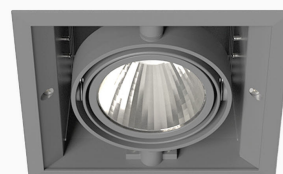

ORION I 2500, 930 (BBBL), FRAME, FLOOD W/ GLASS, GREY

ITAB

- ✓ Diskret och prydligt tak
- ✓ Vrid lampan upp till 30° i valfri riktning
- ✓ Tillgänglig i vitt, svart och grått

TECHNICAL SPECIFICATION

Product Code	300-13061130062
Colour	Grey
Control	On/off
CRI light colour	930 (BBBL)
Delivered lumen output lm	2468
Driver	Stand alone, included
EEL	E
Light distribution	Flood
Lightsource	LED COB
Mains input voltage	220-240 V
Measurements A	165
Measurements B	158
Measurements C	103
Mounting	Recessed
Position	360°/30°
Lifetime	L80 B10, 50.000h
Protection	IP 20, class III
Sawing instructions x	157
Sawing instructions y	150
Start Time	Instant
System power W	18,4
Unit	mm
Weight	0,9

A= 165mm
B= 158mm
C= 103mm

Spot	16°	Medium	28°	Flood	40°	Wide Flood	65°
	m	ø	m	ø	m	ø	m
1.0	0.28	1.0	0.50	1.0	0.73	1.0	1.28
2.0	0.56	2.0	1.00	2.0	1.46	2.0	2.56
3.0	0.83	3.0	1.51	3.0	2.18	3.0	3.84

157 x 150mm