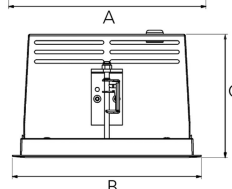

ORION I 2500, 930 (BBBL), FRAME, FLOOD W/ GLASS, GREY

ITAB

- ✓ Diskret och prydligt tak
- ✓ Vrid lampan upp till 30° i valfri riktning
- ✓ Tillgänglig i vitt, svart och grått

TECHNICAL SPECIFICATION

Product Code	300-13061130062
Colour	Grey
Control	On/off
CRI light colour	930 (BBBL)
Delivered lumen output lm	2468
Driver	Stand alone, included
EEL	E
Light distribution	Flood
Lightsource	LED COB
Mains input voltage	220-240 V
Measurements A	165
Measurements B	158
Measurements C	103
Mounting	Recessed
Position	360°/30°
Lifetime	L80 B10, 50.000h
Protection	IP 20, class III
Sawing instructions x	157
Sawing instructions y	150
Start Time	Instant
System power W	18,4
Unit	mm
Weight	0,9

A= 165mm
B= 158mm
C= 103mm

Spot	16°	Medium	28°	Flood	40°	Wide Flood	65°
	m	ø	m	ø	m	ø	m
1.0	0.28	1.0	0.50	1.0	0.73	1.0	1.28
2.0	0.56	2.0	1.00	2.0	1.46	2.0	2.56
3.0	0.83	3.0	1.51	3.0	2.18	3.0	3.84

157 x 150mm