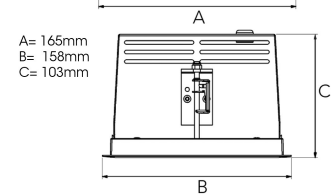

# ORION I 2500, 930 (BBBL), FRAME, FLOOD W/ GLASS, GREY

ITAB

- ✓ Diskret och prydligt tak
- ✓ Vrid lampan upp till 30° i valfri riktning
- ✓ Tillgänglig i vitt, svart och grått

## TECHNICAL SPECIFICATION

Product Code	300-562-30
Colour	Grey
Control	On/off
CRI light colour	930 (BBBL)
Delivered lumen output lm	2468
Driver	Stand alone, included
EEL	E
Light distribution	Flood
Lightsource	LED COB
Mains input voltage	220-240 V
Measurements A	165
Measurements B	158
Measurements C	103
Mounting	Recessed
Position	360°/30°
Lifetime	L80 B10, 50.000h
Protection	IP 20, class III
Sawing instructions x	157
Sawing instructions y	150
Start Time	Instant
System power W	18,4
Unit	mm
Weight	0,9

Spot	Medium	Flood	Wide Flood
16°	28°	40°	65°
m	ø	m	ø
1.0	0.28	1.0	0.73
2.0	0.56	2.0	1.46
3.0	0.83	3.0	2.18
1.0	0.50	1.0	1.28
2.0	1.00	2.0	2.56
3.0	1.51	3.0	3.84

157 x 150mm