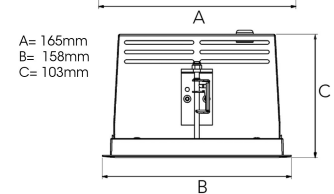

ORION I 2500, 930 (BBBL), FRAME, FLOOD W/ GLASS, BLACK

ITAB

- ✓ Diskret och prydligt tak
- ✓ Vrid lampan upp till 30° i valfri riktning
- ✓ Tillgänglig i vitt, svart och grått

TECHNICAL SPECIFICATION

Product Code	300-562-20
Colour	Black
Control	On/off
CRI light colour	930 (BBBL)
Delivered lumen output lm	2468
Driver	Stand alone, included
EEL	E
Light distribution	Flood
Lightsource	LED COB
Mains input voltage	220-240 V
Measurements A	165
Measurements B	158
Measurements C	103
Mounting	Recessed
Position	360°/30°
Lifetime	L80 B10, 50.000h
Protection	IP 20, class III
Sawing instructions x	157
Sawing instructions y	150
Start Time	Instant
System power W	18,4
Unit	mm
Weight	0,9

Spot	Medium	Flood	Wide Flood
16°	28°	40°	65°
m	ø	m	ø
1.0	0.28	1.0	0.73
2.0	0.56	2.0	1.46
3.0	0.83	3.0	2.18
1.0	0.50	1.0	1.28
2.0	1.00	2.0	2.56
3.0	1.51	3.0	3.84

157 x 150mm