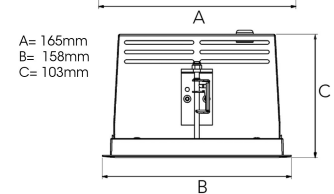

ORION I 2500, 930 (BBBL), FRAME, FLOOD W/ GLASS, BLACK

ITAB

- ✓ Diskret och prydligt tak
- ✓ Vrid lampan upp till 30° i valfri riktning
- ✓ Tillgänglig i vitt, svart och grått

TECHNICAL SPECIFICATION

Product Code	300-12061130062
Colour	Black
Control	On/off
CRI light colour	930 (BBBL)
Delivered lumen output lm	2468
Driver	Stand alone, included
EEL	E
Light distribution	Flood
Lightsource	LED COB
Mains input voltage	220-240 V
Measurements A	165
Measurements B	158
Measurements C	103
Mounting	Recessed
Position	360°/30°
Lifetime	L80 B10, 50.000h
Protection	IP 20, class III
Sawing instructions x	157
Sawing instructions y	150
Start Time	Instant
System power W	18,4
Unit	mm
Weight	0,9

Spot	Medium	Flood	Wide Flood
16°	28°	40°	65°
m	ø	m	ø
1.0	0.28	1.0	0.73
2.0	0.56	2.0	1.46
3.0	0.83	3.0	2.18
1.0	0.50	1.0	1.28
2.0	1.00	2.0	2.56
3.0	1.51	3.0	3.84

157 x 150mm