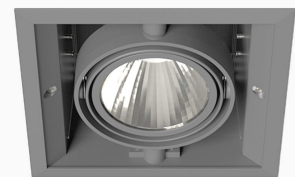

ORION I 2500, 930 (BBBL), FRAME, FLOOD W/ GLASS, WHITE

ITAB

- ✓ Diskret och prydligt tak
- ✓ Vrid lampan upp till 30° i valfri riktning
- ✓ Tillgänglig i vitt, svart och grått

TECHNICAL SPECIFICATION

Product Code	300-562-10
Colour	White
Control	On/off
CRI light colour	930 (BBBL)
Delivered lumen output lm	2468
Driver	Stand alone, included
EEl	E
Light distribution	Flood
Lightsource	LED COB
Mains input voltage	220-240 V
Measurements A	165
Measurements B	158
Measurements C	103
Mounting	Recessed
Position	360°/30°
Lifetime	L80 B10, 50.000h
Protection	IP 20, class III
Sawing instructions x	157
Sawing instructions y	150
Start Time	Instant
System power W	18,4
Unit	mm
Weight	0,9

A= 165mm
B= 158mm
C= 103mm

Spot	Medium	Flood	Wide Flood
16°	28°	40°	65°
m	ø	m	ø
1.0	0.28	1.0	0.73
2.0	0.56	2.0	1.46
3.0	0.83	3.0	2.18
1.0	0.50	1.0	1.28
2.0	1.00	2.0	2.56
3.0	1.51	3.0	3.84

157 x 150mm