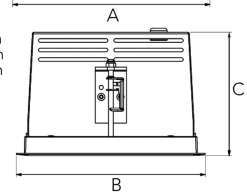

ORION I 2500, 930 (BBBL), FRAME, FLOOD W/ GLASS, WHITE

ITAB

- ✓ Diskret och prydligt tak
- ✓ Vrid lampan upp till 30° i valfri riktning
- ✓ Tillgänglig i vitt, svart och grått

TECHNICAL SPECIFICATION

Product Code	300-562-10
Colour	White
Control	On/off
CRI light colour	930 (BBBL)
Delivered lumen output lm	2468
Driver	Stand alone, included
EEl	E
Light distribution	Flood
Lightsource	LED COB
Mains input voltage	220-240 V
Measurements A	165
Measurements B	158
Measurements C	103
Mounting	Recessed
Position	360°/30°
Lifetime	L80 B10, 50.000h
Protection	IP 20, class III
Sawing instructions x	157
Sawing instructions y	150
Start Time	Instant
System power W	18,4
Unit	mm
Weight	0,9

A= 165mm
B= 158mm
C= 103mm

Spot	Medium	Flood	Wide Flood
16°	28°	40°	65°
m	ø	m	ø
1.0	0.28	1.0	0.73
2.0	0.56	2.0	1.46
3.0	0.83	3.0	2.18
1.0	0.50	1.0	1.28
2.0	1.00	2.0	2.56
3.0	1.51	3.0	3.84

157 x 150mm