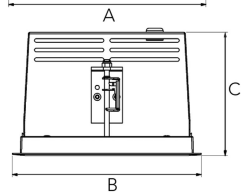

ORION I 2500, 930 (BBBL), FRAME, FLOOD W/ GLASS, WHITE

ITAB

- ✓ Diskret och prydligt tak
- ✓ Vrid lampan upp till 30° i valfri riktning
- ✓ Tillgänglig i vitt, svart och grått

TECHNICAL SPECIFICATION

Product Code	300-11061130062
Colour	White
Control	On/off
CRI light colour	930 (BBBL)
Delivered lumen output lm	2468
Driver	Stand alone, included
EEL	E
Light distribution	Flood
Lightsource	LED COB
Mains input voltage	220-240 V
Measurements A	165
Measurements B	158
Measurements C	103
Mounting	Recessed
Position	360°/30°
Lifetime	L80 B10, 50.000h
Protection	IP 20, class III
Sawing instructions x	157
Sawing instructions y	150
Start Time	Instant
System power W	18,4
Unit	mm
Weight	0,9

A= 165mm
B= 158mm
C= 103mm

Spot	16°	Medium	28°	Flood	40°	Wide Flood	65°
m	ø	m	ø	m	ø	m	ø
1.0	0.28	1.0	0.50	1.0	0.73	1.0	1.28
2.0	0.56	2.0	1.00	2.0	1.46	2.0	2.56
3.0	0.83	3.0	1.51	3.0	2.18	3.0	3.84

157 x 150mm