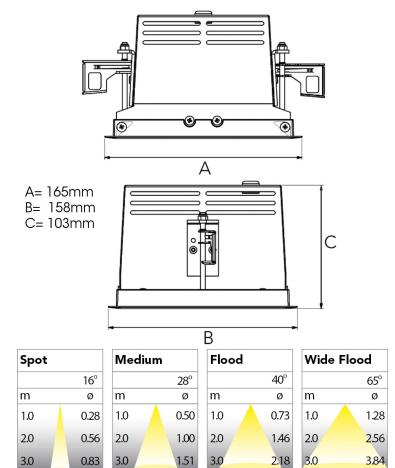

# ORION I 2000, 930 (BBBL), FRAME, FLOOD W/ GLASS, GREY

ITAB

- ✓ Diskret och prydligt tak
- ✓ Vrid lampan upp till 30° i valfri riktning
- ✓ Tillgänglig i vitt, svart och grått

## TECHNICAL SPECIFICATION

Product Code	300-514-30
Colour	Grey
Control	On/off
CRI light colour	930 (BBBL)
Delivered lumen output lm	1689
Driver	Stand alone, included
EEL	E
Light distribution	Flood
Lightsource	LED COB
Mains input voltage	220-240 V
Measurements A	165
Measurements B	158
Measurements C	103
Mounting	Recessed
Position	360°/30°
Lifetime	L80 B10, 50.000h
Protection	IP 20, class III
Sawing instructions x	157
Sawing instructions y	150
Start Time	Instant
System power W	12,5
Unit	mm
Weight	0,9

157 x 150mm