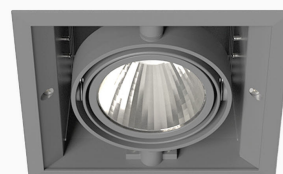

# ORION I 2000, 930 (BBBL), FRAME, FLOOD W/ GLASS, BLACK

ITAB

- ✓ Diskret och prydligt tak
- ✓ Vrid lampan upp till 30° i valfri riktning
- ✓ Tillgänglig i vitt, svart och grått

## TECHNICAL SPECIFICATION

Product Code	300-514-20
Colour	Black
Control	On/off
CRI light colour	930 (BBBL)
Delivered lumen output lm	1689
Driver	Stand alone, included
EEL	E
Light distribution	Flood
Lightsource	LED COB
Mains input voltage	220-240 V
Measurements A	165
Measurements B	158
Measurements C	103
Mounting	Recessed
Position	360°/30°
Lifetime	L80 B10, 50.000h
Protection	IP 20, class III
Sawing instructions x	157
Sawing instructions y	150
Start Time	Instant
System power W	12,5
Unit	mm
Weight	0,9