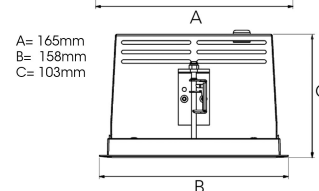

# ORION I 2000, 930 (BBBL), FRAME, FLOOD W/ GLASS, BLACK

ITAB

- ✓ Diskret och prydligt tak
- ✓ Vrid lampan upp till 30° i valfri riktning
- ✓ Tillgänglig i vitt, svart och grått

## TECHNICAL SPECIFICATION

Product Code	300-514-20
Colour	Black
Control	On/off
CRI light colour	930 (BBBL)
Delivered lumen output lm	1689
Driver	Stand alone, included
EEL	E
Light distribution	Flood
Lightsource	LED COB
Mains input voltage	220-240 V
Measurements A	165
Measurements B	158
Measurements C	103
Mounting	Recessed
Position	360°/30°
Lifetime	L80 B10, 50.000h
Protection	IP 20, class III
Sawing instructions x	157
Sawing instructions y	150
Start Time	Instant
System power W	12,5
Unit	mm
Weight	0,9

A= 165mm  
B= 158mm  
C= 103mm

Spot	Medium	Flood	Wide Flood
16°	28°	40°	65°
m	ø	m	ø
1.0	0.28	1.0	0.73
2.0	0.56	2.0	1.46
3.0	0.83	3.0	2.18
1.0	0.50	1.0	1.28
2.0	1.00	2.0	2.56
3.0	1.51	3.0	3.84

157 x 150mm