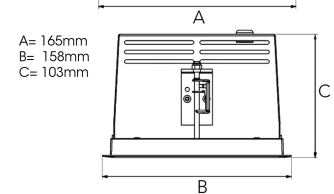

# ORION I 2000, 930 (BBBL), FRAME, FLOOD W/ GLASS, BLACK

ITAB

- ✓ Diskret och prydligt tak
- ✓ Vrid lampan upp till 30° i valfri riktning
- ✓ Tillgänglig i vitt, svart och grått

## TECHNICAL SPECIFICATION

Product Code	300-12051130062
Colour	Black
Control	On/off
CRI light colour	930 (BBBL)
Delivered lumen output lm	1689
Driver	Stand alone, included
EEl	E
Light distribution	Flood
Lightsource	LED COB
Mains input voltage	220-240 V
Measurements A	165
Measurements B	158
Measurements C	103
Mounting	Recessed
Position	360°/30°
Lifetime	L80 B10, 50.000h
Protection	IP 20, class III
Sawing instructions x	157
Sawing instructions y	150
Start Time	Instant
System power W	12,5
Unit	mm
Weight	0,9

Spot	Medium	Flood	Wide Flood
16°	28°	40°	65°
m	ø	m	ø
1.0	0.28	1.0	0.73
2.0	0.56	2.0	1.46
3.0	0.83	3.0	2.18
1.0	0.50	1.0	1.28
2.0	1.00	2.0	2.56
3.0	1.51	3.0	3.84

157 x 150mm