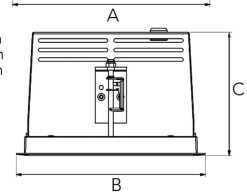

ORION I 2000, 930 (BBBL), FRAME, FLOOD W/ GLASS, WHITE

ITAB

- ✓ Diskret och prydligt tak
- ✓ Vrid lampan upp till 30° i valfri riktning
- ✓ Tillgänglig i vitt, svart och grått

TECHNICAL SPECIFICATION

Product Code	300-514-10
Colour	White
Control	On/off
CRI light colour	930 (BBBL)
Delivered lumen output lm	1689
Driver	Stand alone, included
EEL	E
Light distribution	Flood
Lightsource	LED COB
Mains input voltage	220-240 V
Measurements A	165
Measurements B	158
Measurements C	103
Mounting	Recessed
Position	360°/30°
Lifetime	L80 B10, 50.000h
Protection	IP 20, class III
Sawing instructions x	157
Sawing instructions y	150
Start Time	Instant
System power W	12,5
Unit	mm
Weight	0,9

A= 165mm
B= 158mm
C= 103mm

Spot	Medium	Flood	Wide Flood
16°	28°	40°	65°
m	ø	m	ø
1.0	0.28	1.0	0.73
2.0	0.56	2.0	1.46
3.0	0.83	3.0	2.18
1.0	0.50	1.0	1.28
2.0	1.00	2.0	2.56
3.0	1.51	3.0	3.84

157 x 150mm