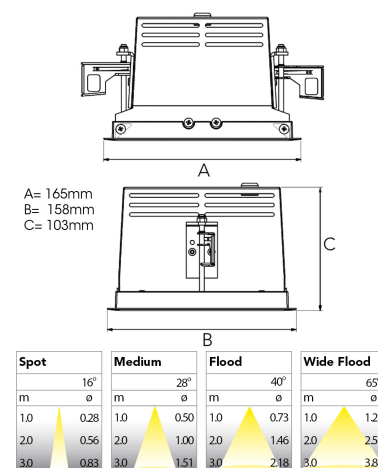

# ORION I 1500, 930 (BBBL), SPOT, RETRO, GREY

ITAB

- ✓ Diskret och prydligt tak
- ✓ Vrid lampan upp till 30° i valfri riktning
- ✓ Tillgänglig i vitt, svart och grått

## TECHNICAL SPECIFICATION

Product Code	300-43041010062
Colour	Grey
Control	On/off
CRI light colour	930 (BBBL)
Delivered lumen output lm	1266
Driver	Stand alone, included
EEL	E
Light distribution	Spot
Lightsource	LED COB
Mains input voltage	220-240 V
Measurements A	165
Measurements B	158
Measurements C	103
Mounting	Recessed
Position	360°/30°
Lifetime	L80 B10, 50.000h
Protection	IP 20, class III
Sawing instructions x	157
Sawing instructions y	150
Start Time	Instant
System power W	9,3
Unit	mm
Weight	0,9

157 x 150mm