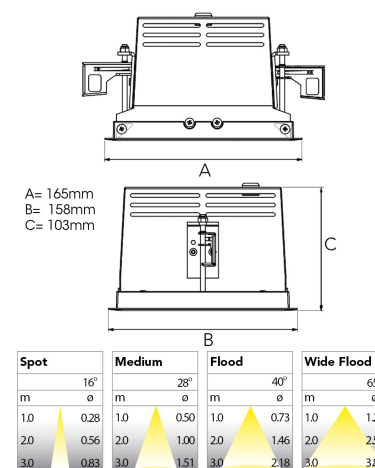

ORION I 1500, 930, SPOT, RETRO, GREY

ITAB

- ✓ Diskret och prydligt tak
- ✓ Vrid lampan upp till 30° i valfri riktning
- ✓ Tillgänglig i vitt, svart och grått

TECHNICAL SPECIFICATION

Product Code	300-503-31
Colour	Grey
Control	On/off
CRI light colour	930
Delivered lumen output lm	1266
Driver	Stand alone, included
EEL	E
Light distribution	Spot
Lightsources	LED COB
Mains input voltage	220-240 V
Measurements A	165
Measurements B	158
Measurements C	103
Mounting	Recessed
Position	360°/30°
Lifetime	L80 B10, 50.000h
Protection	IP 20, class III
Sawing instructions x	157
Sawing instructions y	150
Start Time	Instant
System power W	9,3
Unit	mm
Weight	0,9

157 x 150mm