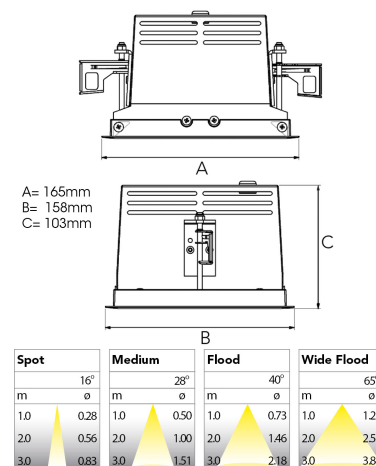

# ORION I 1500, 930 (BBBL), SPOT, RETRO, BLACK

ITAB

- ✓ Diskret och prydligt tak
- ✓ Vrid lampan upp till 30° i valfri riktning
- ✓ Tillgänglig i vitt, svart och grått

## TECHNICAL SPECIFICATION

Product Code	300-42041010062
Colour	Black
Control	On/off
CRI light colour	930 (BBBL)
Delivered lumen output lm	1266
Driver	Stand alone, included
EEL	E
Light distribution	Spot
Lightsource	LED COB
Mains input voltage	220-240 V
Measurements A	165
Measurements B	158
Measurements C	103
Mounting	Recessed
Position	360°/30°
Lifetime	L80 B10, 50.000h
Protection	IP 20, class III
Sawing instructions x	157
Sawing instructions y	150
Start Time	Instant
System power W	9,3
Unit	mm
Weight	0,9

157 x 150mm