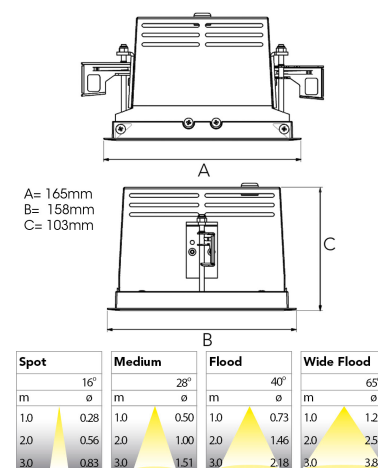

ORION I 1500, 930, SPOT, RETRO, BLACK

ITAB

- ✓ Diskret och prydligt tak
- ✓ Vrid lampan upp till 30° i valfri riktning
- ✓ Tillgänglig i vitt, svart och grått

TECHNICAL SPECIFICATION

Product Code	300-503-21
Colour	Black
Control	On/off
CRI light colour	930
Delivered lumen output lm	1266
Driver	Stand alone, included
EEL	E
Light distribution	Spot
Lightsource	LED COB
Mains input voltage	220-240 V
Measurements A	165
Measurements B	158
Measurements C	103
Mounting	Recessed
Position	360°/30°
Lifetime	L80 B10, 50.000h
Protection	IP 20, class III
Sawing instructions x	157
Sawing instructions y	150
Start Time	Instant
System power W	9,3
Unit	mm
Weight	0,9

157 x 150mm