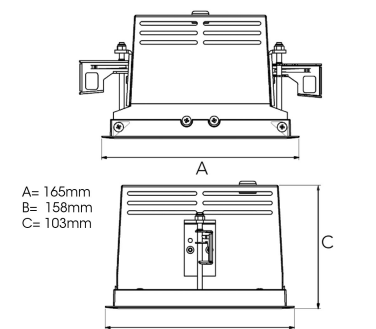

## TECHNICAL SPECIFICATION

Product Code	300-41041010062
Colour	White
Control	On/off
CRI light colour	930 (BBBL)
Delivered lumen output lm	1266
Driver	Stand alone, included
EEL	E
Light distribution	Spot
Lightsource	LED COB
Mains input voltage	220-240V
Measurements A	165
Measurements B	158
Measurements C	103
Mounting	Recessed
Position	360°/30°
Lifetime	L80 B10 50.000h
Protection	IP 20, class III
Sawing instructions unit	mm
Sawing instructions x	157
Sawing instructions y	150
Start Time	Instant
System power W	9,3
Unit	mm
Weight	0,9

A= 165mm  
B= 158mm  
C= 103mm

Spot		Medium		Flood		Wide Flood	
16°		28°		40°		65°	
m	ø	m	ø	m	ø	m	ø
1.0	0.28	1.0	0.50	1.0	0.73	1.0	1.28
2.0	0.56	2.0	1.00	2.0	1.46	2.0	2.56
3.0	0.83	3.0	1.51	3.0	2.18	3.0	3.84

157 x 150mm