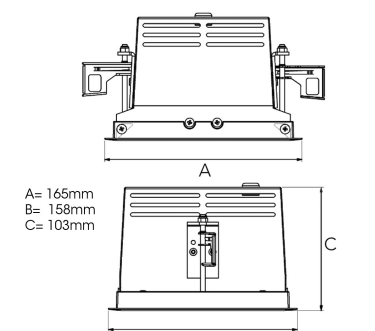

ORION I 1500, 930, SPOT, RETRO, WHITE

ITAB

- ✓ Diskret och prydligt tak
- ✓ Vrid lampan upp till 30° i valfri riktning
- ✓ Tillgänglig i vitt, svart och grått

TECHNICAL SPECIFICATION

| | |
|---------------------------|-----------------------|
| Product Code | 300-503-11 |
| Colour | White |
| Control | On/off |
| CRI light colour | 930 |
| Delivered lumen output lm | 1266 |
| Driver | Stand alone, included |
| EEL | E |
| Light distribution | Spot |
| Lightsource | LED COB |
| Mains input voltage | 220-240V |
| Measurements A | 165 |
| Measurements B | 158 |
| Measurements C | 103 |
| Mounting | Recessed |
| Position | 360°/30° |
| Lifetime | L80 B10 50.000h |
| Protection | IP 20, class III |
| Sawing instructions unit | mm |
| Sawing instructions x | 157 |
| Sawing instructions y | 150 |
| Start Time | Instant |
| System power W | 9,3 |
| Unit | mm |
| Weight | 0,9 |

A= 165mm
B= 158mm
C= 103mm

| Spot | | Medium | | Flood | | Wide Flood | |
|------|------|--------|------|-------|------|------------|------|
| 16° | | 28° | | 40° | | 65° | |
| m | ø | m | ø | m | ø | m | ø |
| 1.0 | 0.28 | 1.0 | 0.50 | 1.0 | 0.73 | 1.0 | 1.28 |
| 2.0 | 0.56 | 2.0 | 1.00 | 2.0 | 1.46 | 2.0 | 2.56 |
| 3.0 | 0.83 | 3.0 | 1.51 | 3.0 | 2.18 | 3.0 | 3.84 |

157 x 150mm