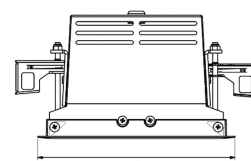

ORION I 1500, 930 (BBBL), FRAME, MEDIUM W/ GLASS, GREY

ITAB

- ✓ Diskret och prydligt tak
- ✓ Vrid lampan upp till 30° i valfri riktning
- ✓ Tillgänglig i vitt, svart och grått

TECHNICAL SPECIFICATION

Product Code	300-13041120062
Colour	Grey
Control	On/off
CRI light colour	930 (BBBL)
Delivered lumen output lm	1266
Driver	Stand alone, included
EEL	E
Light distribution	Medium
Lightsource	LED COB
Mains input voltage	220-240 V
Measurements A	165
Measurements B	158
Measurements C	103
Mounting	Recessed
Position	360°/30°
Lifetime	L80 B10, 50.000h
Protection	IP 20, class III
Sawing instructions x	157
Sawing instructions y	150
Start Time	Instant
System power W	9,3
Unit	mm
Weight	0,9

A= 165mm
B= 158mm
C= 103mm

Spot	16°		28°		40°		65°	
	m	ø	m	ø	m	ø	m	ø
1.0	0.28	1.0	0.50	1.0	0.73	1.0	1.28	
2.0	0.56	2.0	1.00	2.0	1.46	2.0	2.56	
3.0	0.83	3.0	1.51	3.0	2.18	3.0	3.84	

157 x 150mm