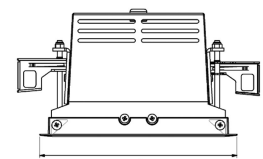

ORION I 1500, 930 (BBBL), FRAME, MEDIUM W/ GLASS, GREY

ITAB

- ✓ Diskret och prydligt tak
- ✓ Vrid lampan upp till 30° i valfri riktning
- ✓ Tillgänglig i vitt, svart och grått

TECHNICAL SPECIFICATION

Product Code	300-504-30
Colour	Grey
Control	On/off
CRI light colour	930 (BBBL)
Delivered lumen output lm	1266
Driver	Stand alone, included
EEL	E
Light distribution	Medium
Lightsource	LED COB
Mains input voltage	220-240 V
Measurements A	165
Measurements B	158
Measurements C	103
Mounting	Recessed
Position	360°/30°
Lifetime	L80 B10, 50.000h
Protection	IP 20, class III
Sawing instructions x	157
Sawing instructions y	150
Start Time	Instant
System power W	9,3
Unit	mm
Weight	0,9

A= 165mm
B= 158mm
C= 103mm

Spot	16°		28°		40°		65°	
	m	ø	m	ø	m	ø	m	ø
1.0	0.28	1.0	0.50	1.0	0.73	1.0	1.28	
2.0	0.56	2.0	1.00	2.0	1.46	2.0	2.56	
3.0	0.83	3.0	1.51	3.0	2.18	3.0	3.84	

157 x 150mm