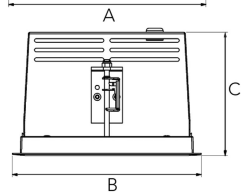

ORION I 1500, 930 (BBBL), FRAME, MEDIUM W/ GLASS, GREY

ITAB

- ✓ Diskret och prydligt tak
- ✓ Vrid lampan upp till 30° i valfri riktning
- ✓ Tillgänglig i vitt, svart och grått

TECHNICAL SPECIFICATION

Product Code	300-504-30
Colour	Grey
Control	On/off
CRI light colour	930 (BBBL)
Delivered lumen output lm	1266
Driver	Stand alone, included
EEL	E
Light distribution	Medium
Lightsource	LED COB
Mains input voltage	220-240 V
Measurements A	165
Measurements B	158
Measurements C	103
Mounting	Recessed
Position	360°/30°
Lifetime	L80 B10, 50.000h
Protection	IP 20, class III
Sawing instructions x	157
Sawing instructions y	150
Start Time	Instant
System power W	9,3
Unit	mm
Weight	0,9

A= 165mm
B= 158mm
C= 103mm

Spot	16°		28°		40°		65°	
	m	ø	m	ø	m	ø	m	ø
1.0	0.28	1.0	0.50	1.0	0.73	1.0	1.28	
2.0	0.56	2.0	1.00	2.0	1.46	2.0	2.56	
3.0	0.83	3.0	1.51	3.0	2.18	3.0	3.84	

157 x 150mm