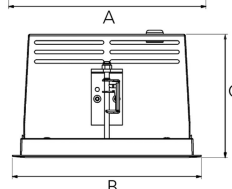

ORION I 1500, 930 (BBBL), FRAME, MEDIUM W/ GLASS, GREY

ITAB

- ✓ Diskret och prydligt tak
- ✓ Vrid lampan upp till 30° i valfri riktning
- ✓ Tillgänglig i vitt, svart och grått

TECHNICAL SPECIFICATION

Product Code	300-13041120062
Colour	Grey
Control	On/off
CRI light colour	930 (BBBL)
Delivered lumen output lm	1266
Driver	Stand alone, included
EEL	E
Light distribution	Medium
Lightsource	LED COB
Mains input voltage	220-240 V
Measurements A	165
Measurements B	158
Measurements C	103
Mounting	Recessed
Position	360°/30°
Lifetime	L80 B10, 50.000h
Protection	IP 20, class III
Sawing instructions x	157
Sawing instructions y	150
Start Time	Instant
System power W	9,3
Unit	mm
Weight	0,9

A= 165mm
B= 158mm
C= 103mm

Spot	16°		28°		40°		65°	
	m	ø	m	ø	m	ø	m	ø
1.0	0.28	1.0	0.50	1.0	0.73	1.0	1.28	
2.0	0.56	2.0	1.00	2.0	1.46	2.0	2.56	
3.0	0.83	3.0	1.51	3.0	2.18	3.0	3.84	

157 x 150mm