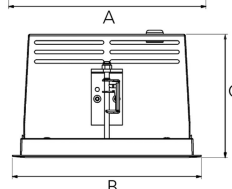

# ORION I 1500, 930 (BBBL), FRAME, MEDIUM W/ GLASS, BLACK

ITAB

- ✓ Diskret och prydligt tak
- ✓ Vrid lampan upp till 30° i valfri riktning
- ✓ Tillgänglig i vitt, svart och grått

## TECHNICAL SPECIFICATION

Product Code	300-504-20
Colour	Black
Control	On/off
CRI light colour	930 (BBBL)
Delivered lumen output lm	1266
Driver	Stand alone, included
EEL	E
Light distribution	Medium
Lightsource	LED COB
Mains input voltage	220-240 V
Measurements A	165
Measurements B	158
Measurements C	103
Mounting	Recessed
Position	360°/30°
Lifetime	L80 B10, 50.000h
Protection	IP 20, class III
Sawing instructions x	157
Sawing instructions y	150
Start Time	Instant
System power W	9,3
Unit	mm
Weight	0,9

A= 165mm  
B= 158mm  
C= 103mm

Spot	16°		28°		40°		65°	
	m	ø	m	ø	m	ø	m	ø
1.0	0.28	1.0	0.50	1.0	0.73	1.0	1.28	
2.0	0.56	2.0	1.00	2.0	1.46	2.0	2.56	
3.0	0.83	3.0	1.51	3.0	2.18	3.0	3.84	

157 x 150mm