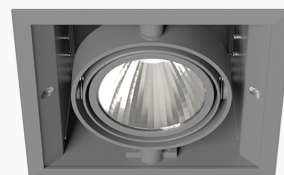

# ORION I 1500, 930 (BBBL), FRAME, MEDIUM W/ GLASS, BLACK

ITAB

- ✓ Diskret och prydligt tak
- ✓ Vrid lampan upp till 30° i valfri riktning
- ✓ Tillgänglig i vitt, svart och grått

## TECHNICAL SPECIFICATION

Product Code	300-504-20
Colour	Black
Control	On/off
CRI light colour	930 (BBBL)
Delivered lumen output lm	1266
Driver	Stand alone, included
EEL	E
Light distribution	Medium
Lightsource	LED COB
Mains input voltage	220-240 V
Measurements A	165
Measurements B	158
Measurements C	103
Mounting	Recessed
Position	360°/30°
Lifetime	L80 B10, 50.000h
Protection	IP 20, class III
Sawing instructions x	157
Sawing instructions y	150
Start Time	Instant
System power W	9,3
Unit	mm
Weight	0,9