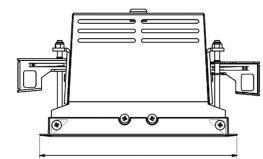

ORION I 1500, 930 (BBBL), FRAME, MEDIUM W/ GLASS, WHITE

ITAB

- ✓ Diskret och prydligt tak
- ✓ Vrid lampan upp till 30° i valfri riktning
- ✓ Tillgänglig i vitt, svart och grått

TECHNICAL SPECIFICATION

Product Code	300-504-10
Colour	White
Control	On/off
CRI light colour	930 (BBBL)
Delivered lumen output lm	1266
Driver	Stand alone, included
EEL	E
Light distribution	Medium
Lightsource	LED COB
Mains input voltage	220-240V
Measurements A	165
Measurements B	158
Measurements C	103
Mounting	Recessed
Position	360°/30°
Lifetime	L80 B10 50.000h
Protection	IP 20, class III
Sawing instructions unit	mm
Sawing instructions x	157
Sawing instructions y	150
Start Time	Instant
System power W	9,3
Unit	mm
Weight	0,9

A= 165mm
B= 158mm
C= 103mm

Spot	Medium	Flood	Wide Flood
16°	28°	40°	65°
m	ø	m	ø
1.0	0.28	1.0	0.73
2.0	0.56	2.0	1.46
3.0	0.83	3.0	2.18
1.0	0.50	1.0	1.28
2.0	1.00	2.0	2.56
3.0	1.51	3.0	3.84

157 x 150mm