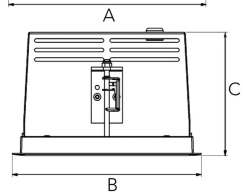

ORION I 1500, 930 (BBBL), FRAME, MEDIUM W/ GLASS, WHITE

ITAB

- ✓ Diskret och prydligt tak
- ✓ Vrid lampan upp till 30° i valfri riktning
- ✓ Tillgänglig i vitt, svart och grått

TECHNICAL SPECIFICATION

Product Code	300-504-10
Colour	White
Control	On/off
CRI light colour	930 (BBBL)
Delivered lumen output lm	1266
Driver	Stand alone, included
EEL	E
Light distribution	Medium
Lightsource	LED COB
Mains input voltage	220-240V
Measurements A	165
Measurements B	158
Measurements C	103
Mounting	Recessed
Position	360°/30°
Lifetime	L80 B10 50.000h
Protection	IP 20, class III
Sawing instructions unit	mm
Sawing instructions x	157
Sawing instructions y	150
Start Time	Instant
System power W	9,3
Unit	mm
Weight	0,9

A= 165mm
B= 158mm
C= 103mm

Spot	Medium	Flood	Wide Flood
16°	28°	40°	65°
m	ø	m	ø
1.0	0.28	1.0	0.73
2.0	0.56	2.0	1.46
3.0	0.83	3.0	2.18
1.0	0.50	1.0	1.28
2.0	1.00	2.0	2.56
3.0	1.51	3.0	3.84

157 x 150mm