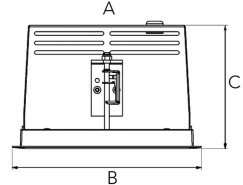

# ORION I 1500, 930 (BBBL), FRAME, MEDIUM W/ GLASS, WHITE

ITAB

- ✓ Diskret och prydligt tak
- ✓ Vrid lampan upp till 30° i valfri riktning
- ✓ Tillgänglig i vitt, svart och grått

## TECHNICAL SPECIFICATION

Product Code	300-11041120062
Colour	White
Control	On/off
CRI light colour	930 (BBBL)
Delivered lumen output lm	1266
Driver	Stand alone, included
EEL	E
Light distribution	Medium
Lightsource	LED COB
Mains input voltage	220-240V
Measurements A	165
Measurements B	158
Measurements C	103
Mounting	Recessed
Position	360°/30°
Lifetime	L80 B10 50.000h
Protection	IP 20, class III
Sawing instructions unit	mm
Sawing instructions x	157
Sawing instructions y	150
Start Time	Instant
System power W	9,3
Unit	mm
Weight	0,9

A= 165mm  
B= 158mm  
C= 103mm

Spot	Medium	Flood	Wide Flood
16°	28°	40°	65°
m	ø	m	ø
1.0	0.28	1.0	0.73
2.0	0.56	2.0	1.46
3.0	0.83	3.0	2.18
1.0	0.50	1.0	1.28
2.0	1.00	2.0	2.56
3.0	1.51	3.0	3.84

157 x 150mm