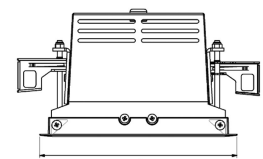

# ORION I 1500, 930 (BBBL), FRAME, MEDIUM W/ GLASS, WHITE

ITAB

- ✓ Diskret och prydligt tak
- ✓ Vrid lampan upp till 30° i valfri riktning
- ✓ Tillgänglig i vitt, svart och grått

## TECHNICAL SPECIFICATION

Product Code	300-11041120062
Colour	White
Control	On/off
CRI light colour	930 (BBBL)
Delivered lumen output lm	1266
Driver	Stand alone, included
EEL	E
Light distribution	Medium
Lightsource	LED COB
Mains input voltage	220-240V
Measurements A	165
Measurements B	158
Measurements C	103
Mounting	Recessed
Position	360°/30°
Lifetime	L80 B10 50.000h
Protection	IP 20, class III
Sawing instructions unit	mm
Sawing instructions x	157
Sawing instructions y	150
Start Time	Instant
System power W	9,3
Unit	mm
Weight	0,9

A= 165mm  
B= 158mm  
C= 103mm

Spot	Medium	Flood	Wide Flood
16°	28°	40°	65°
m	ø	m	ø
1.0	0.28	1.0	0.73
2.0	0.56	2.0	1.46
3.0	0.83	3.0	2.18
1.0	0.50	1.0	1.28
2.0	1.00	2.0	2.56
3.0	1.51	3.0	3.84

157 x 150mm